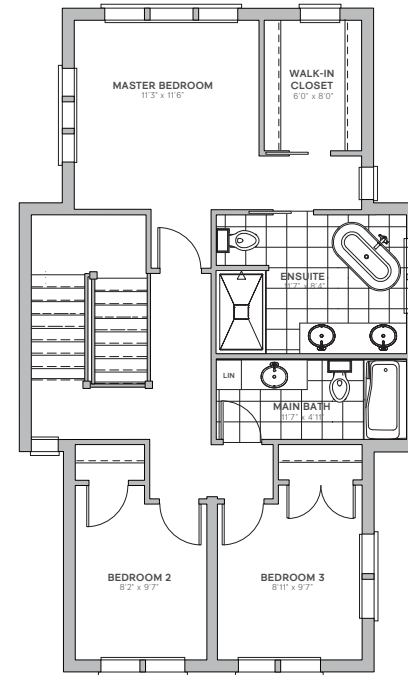

# WHITE MODEL SINGLE

3 BDRM • 2.5 BATH • 1,792 SQ. FT.

GROUND FLOOR

SECOND FLOOR

ferme  
hendrick  
farm

BY LANDLAB INC.

hendrickfarm.ca  
613.907.0130

193 chemin Ladyfield,  
Chelsea, QC J9B 0B3

# WHITE MODEL END UNIT

3 BDRM • 2.5 BATH • 1,792 SQ. FT.

*E. & O.E. Plans and window/door placements are subject to change without notice. Actual usable floor space may vary from stated floor area.*

**ferme  
hendrick  
farm**