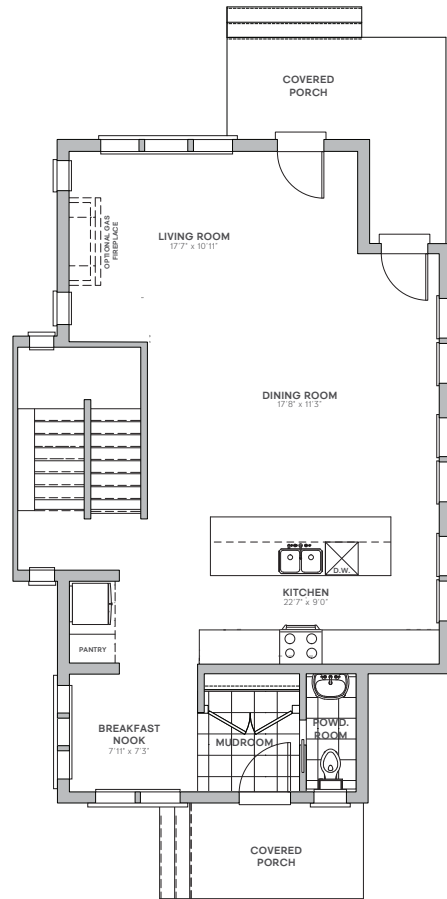

# WHITE MODEL SINGLE

3 BDRM • 2.5 BATH • 1,792 SQ. FT.

GROUND FLOOR

SECOND FLOOR

ferme  
hendrick  
farm

BY LANDLAB INC.

hendrickfarm.ca  
613.907.0130

193 chemin Ladyfield,  
Chelsea, QC J9B 0B3

# WHITE MODEL END UNIT

3 BDRM • 2.5 BATH • 1,792 SQ. FT.

*E. & O.E. Plans and window/door placements are subject to change without notice. Actual usable floor space may vary from stated floor area.*

**ferme  
hendrick  
farm**