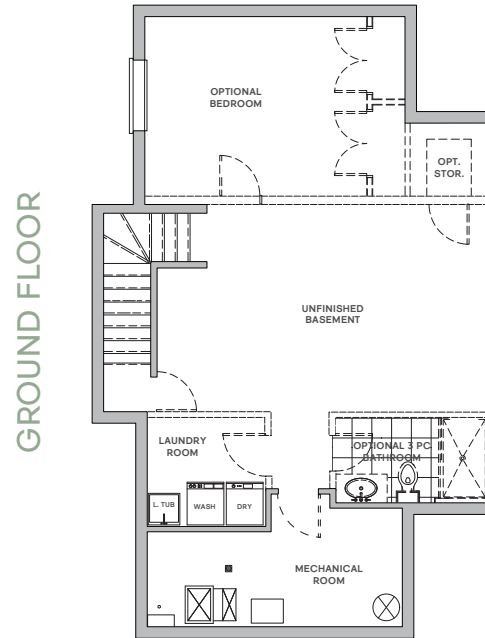

# WHITE MODEL SINGLE

3 BDRM • 2.5 BATH • 1,792 SQ. FT.

GROUND FLOOR

SECOND FLOOR

ferme  
hendrick  
farm

BY LANDLAB INC.

hendrickfarm.ca  
613.907.0130

193 chemin Ladyfield,  
Chelsea, QC J9B 0B3

# WHITE MODEL END UNIT

3 BDRM • 2.5 BATH • 1,792 SQ. FT.

*E. & O.E. Plans and window/door placements are subject to change without notice. Actual usable floor space may vary from stated floor area.*

**ferme  
hendrick  
farm**