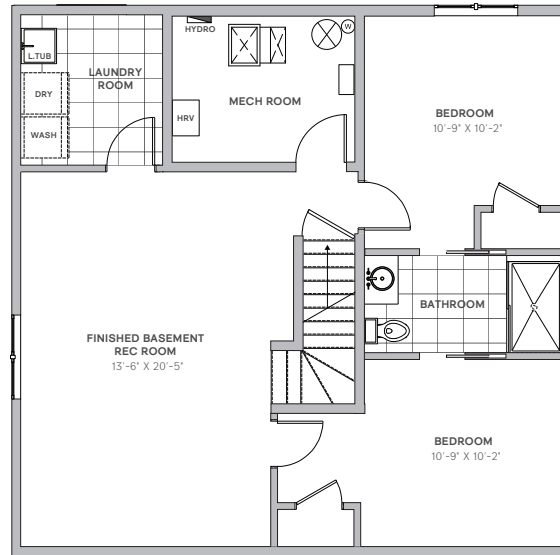

HUDSON BUNGALOW WITH FINISHED BASEMENT

2 BDRM OR 1 BDRM + DEN • 1.5 BATH • 975 SQ. FT.

GROUND FLOOR
2 BDRM • 1.5 BATH

GROUND FLOOR
1 BDRM + DEN • 1.5 BATH

ferme
hendrick
farm

BY LANDLAB INC.

hendrickfarm.ca
613.907.0130

193 chemin Ladyfield,
Chelsea, QC J9B 0B3

HUDSON BUNGALOW WITH FINISHED BASEMENT

2 BDRM OR 1 BDRM + DEN • 1.5 BATH • 975 SQ. FT.

FINISHED BASEMENT
ADDITIONAL 2 BDRM • 1 BATH • 707 SQ. FT.

ferme
hendrick
farm