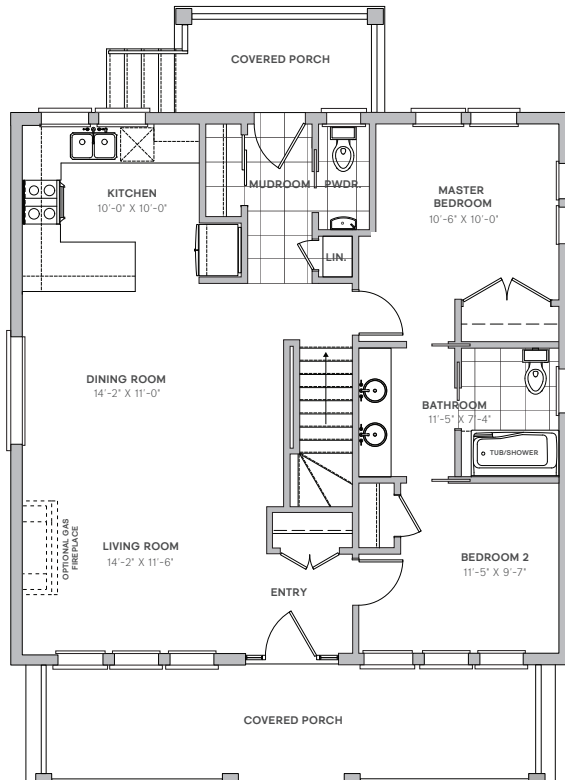

HUDSON BUNGALOW WITH FINISHED BASEMENT

2 BDRM OR 1 BDRM + DEN • 1.5 BATH • 975 SQ. FT.

GROUND FLOOR
2 BDRM • 1.5 BATH

GROUND FLOOR
1 BDRM + DEN • 1.5 BATH

ferme
hendrick
farm

BY LANDLAB INC.

hendrickfarm.ca
613.907.0130

193 chemin Ladyfield,
Chelsea, QC J9B 0B3

HUDSON BUNGALOW WITH FINISHED BASEMENT

2 BDRM OR 1 BDRM + DEN • 1.5 BATH • 975 SQ. FT.

FINISHED BASEMENT
ADDITIONAL 2 BDRM • 1 BATH • 707 SQ. FT.

ferme
hendrick
farm