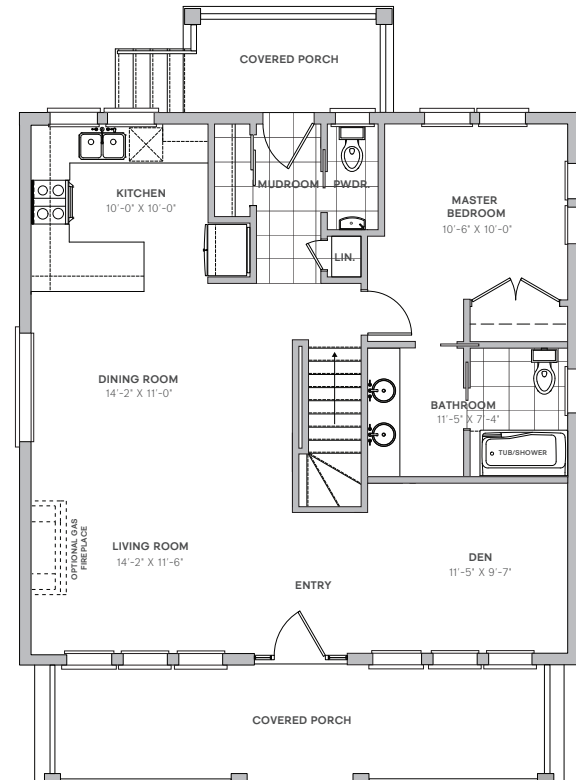

HUDSON BUNGALOW WITH FINISHED BASEMENT

2 BDRM OR 1 BDRM + DEN • 1.5 BATH • 975 SQ. FT.

GROUND FLOOR
2 BDRM • 1.5 BATH

GROUND FLOOR
1 BDRM + DEN • 1.5 BATH

ferme
hendrick
farm

BY LANDLAB INC.

hendrickfarm.ca
613.907.0130

193 chemin Ladyfield,
Chelsea, QC J9B 0B3

HUDSON BUNGALOW WITH FINISHED BASEMENT

2 BDRM OR 1 BDRM + DEN • 1.5 BATH • 975 SQ. FT.

FINISHED BASEMENT
ADDITIONAL 2 BDRM • 1 BATH • 707 SQ. FT.

ferme
hendrick
farm