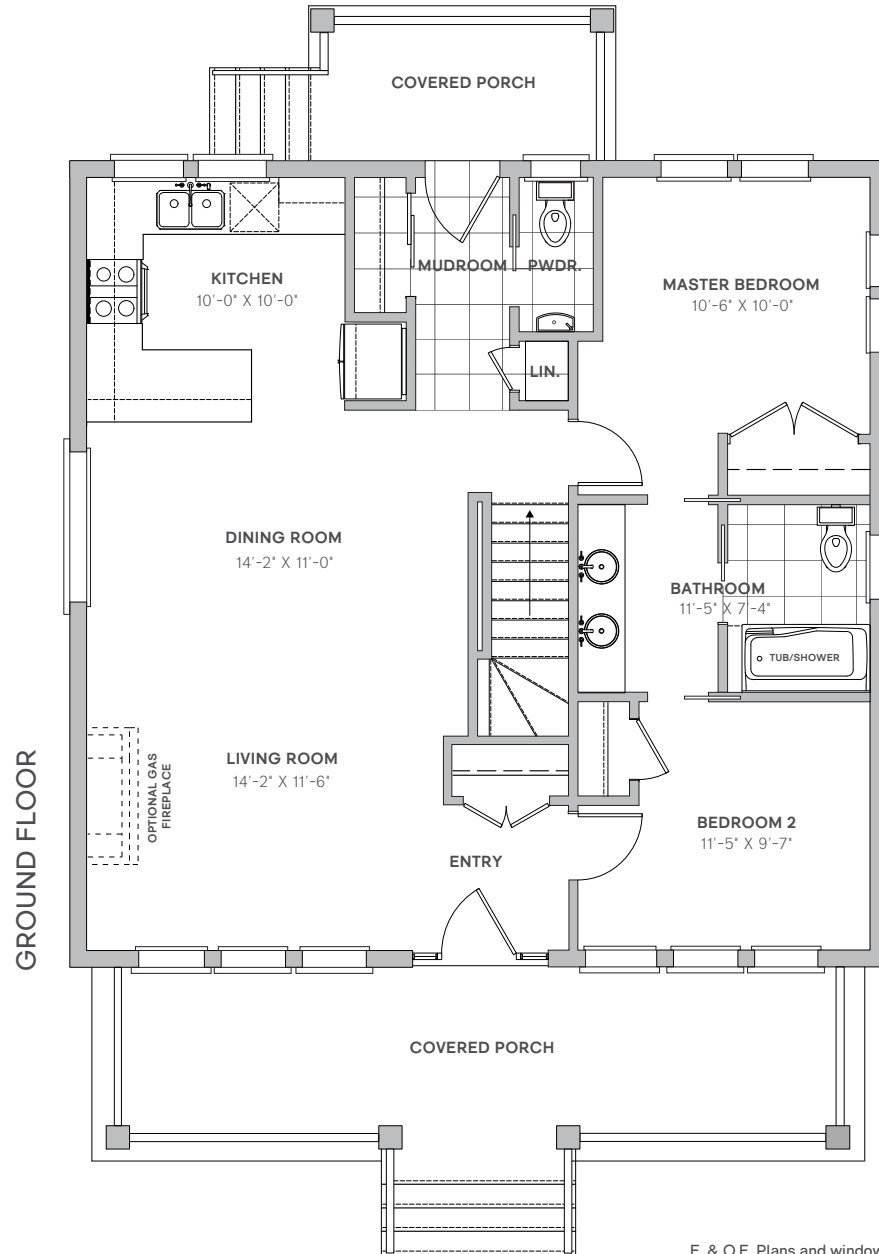

E. & O.E. Plans and window/door placements are subject to change without notice.
Deck configuration, number of steps, and deck railing inclusion are lot-dependent.
Actual usable floor space may vary from stated floor area.

Appliances are not included.

ferme
hendrick
farm

OLD CHELSEA

HAPPINESS
IS HOME MADE

HUDSON BUNGALOW

2 BDRM / 1.5 BATH LAYOUT
975 SQ. FT.

hendrickfarm.ca
613.907.0130

a project by

landlab^{inc.}

HUDSON

E. & O.E. Plans and window/door placements are subject to change without notice.
Deck configuration, number of steps, and deck railing inclusion are lot-dependent.
Actual usable floor space may vary from stated floor area.

Appliances are not included.

06-01-2020

ferme
hendrick
farm

OLD CHELSEA

HAPPINESS
IS HOME MADE

HUDSON BUNGALOW

INCLUDED FINISHED
BASEMENT
ADDITIONAL 707 SQ. FT.

ADDS 2 BDRM / 1 BATH