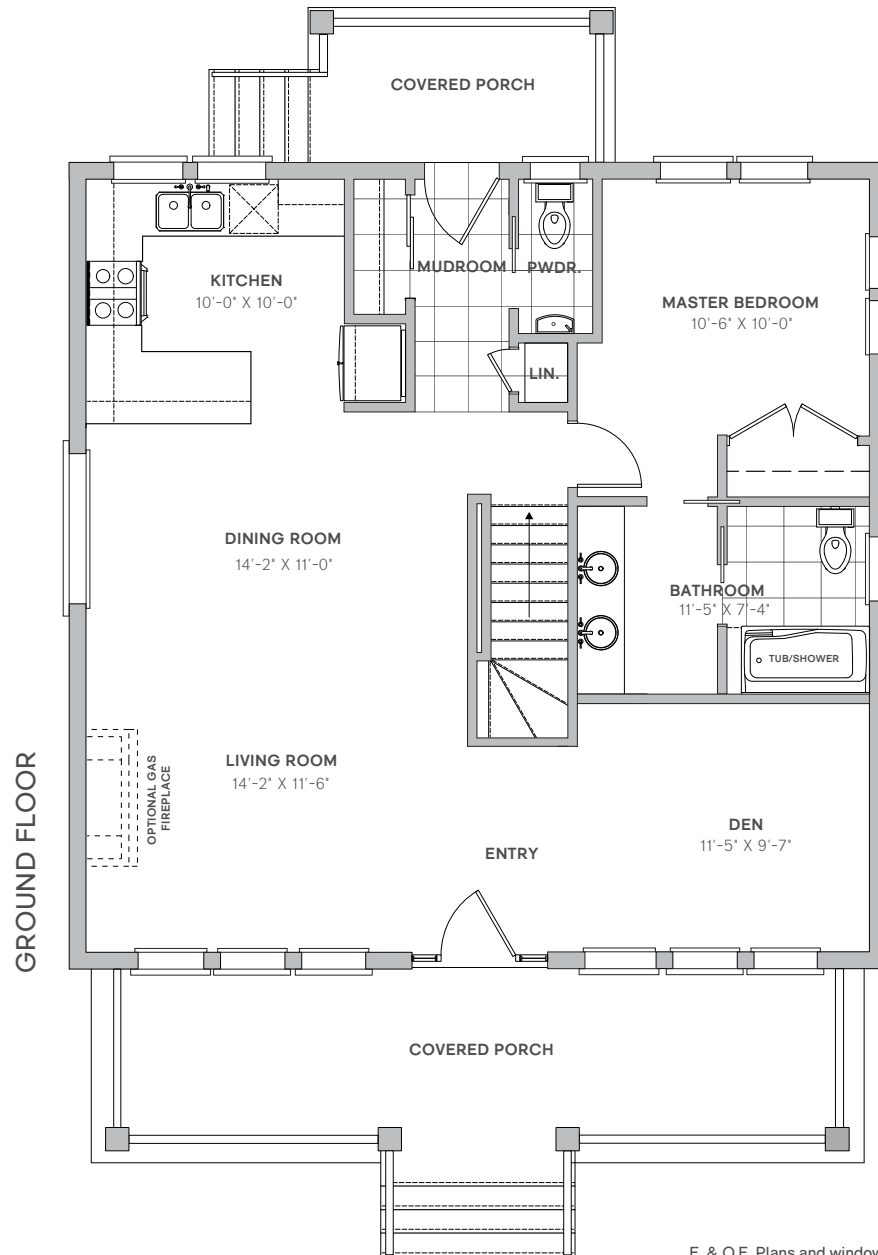

ferme
hendrick
farm

OLD CHELSEA

HAPPINESS
IS HOME MADE

HUDSON BUNGALOW

1 BDRM + DEN / 1.5 BATH
LAYOUT
975 SQ. FT.

hendrickfarm.ca
613.907.0130

a project by
landlab inc.

HUDSON

E. & O.E. Plans and window/door placements are subject to change without notice.
Deck configuration, number of steps, and deck railing inclusion are lot-dependent.
Actual usable floor space may vary from stated floor area.

Appliances are not included.

ferme
hendrick
farm

OLD CHELSEA

HAPPINESS
IS HOME MADE

HUDSON BUNGALOW

2 BDRM / 1.5 BATH LAYOUT
975 SQ. FT.

hendrickfarm.ca
613.907.0130

a project by

landlab^{inc.}

HUDSON

E. & O.E. Plans and window/door placements are subject to change without notice.
Deck configuration, number of steps, and deck railing inclusion are lot-dependent.
Actual usable floor space may vary from stated floor area.