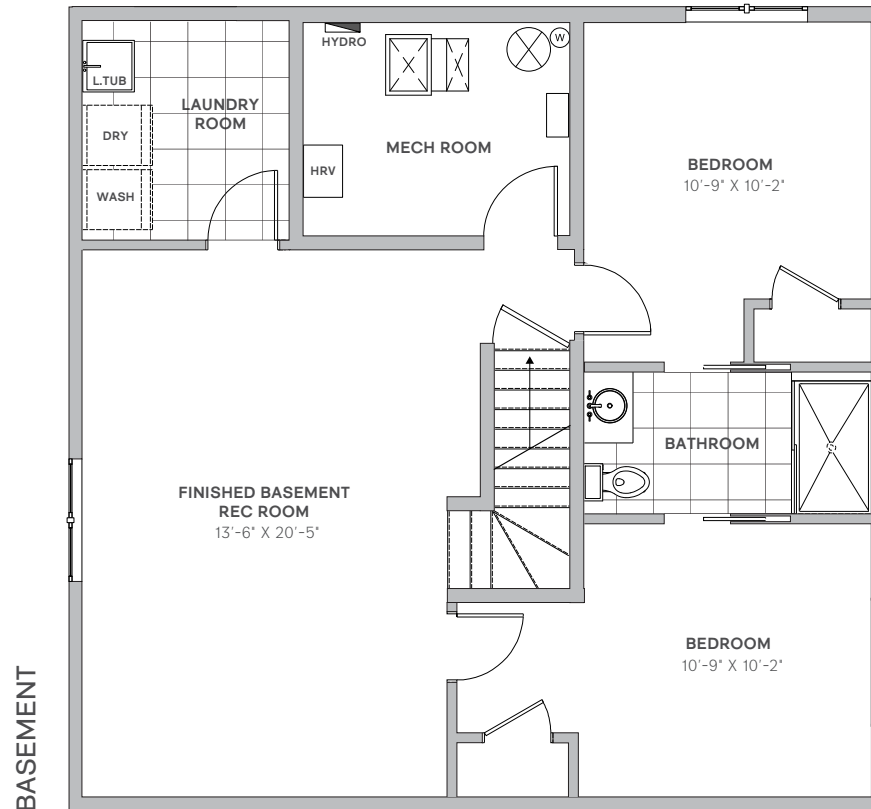

Appliances are not included.

ferme
hendrick
farm

OLD CHELSEA

HAPPINESS
IS HOME MADE

HUDSON BUNGALOW

2 BDRM / 1.5 BATH LAYOUT
975 SQ. FT.

hendrickfarm.ca
613.907.0130

a project by

landlab^{inc.}

HUDSON

E. & O.E. Plans and window/door placements are subject to change without notice.
Deck configuration, number of steps, and deck railing inclusion are lot-dependent.
Actual usable floor space may vary from stated floor area.

Appliances are not included.

06-01-2020

ferme
hendrick
farm

OLD CHELSEA

HAPPINESS
IS HOME MADE

HUDSON BUNGALOW

INCLUDED FINISHED
BASEMENT
ADDITIONAL 707 SQ. FT.

ADDS 2 BDRM / 1 BATH

hendrickfarm.ca
613.907.0130

a project by

landlab^{inc.}

HUDSON

E. & O.E. Plans and window/door placements are subject to change without notice.
Deck configuration, number of steps, and deck railing inclusion are lot-dependent.
Actual usable floor space may vary from stated floor area.