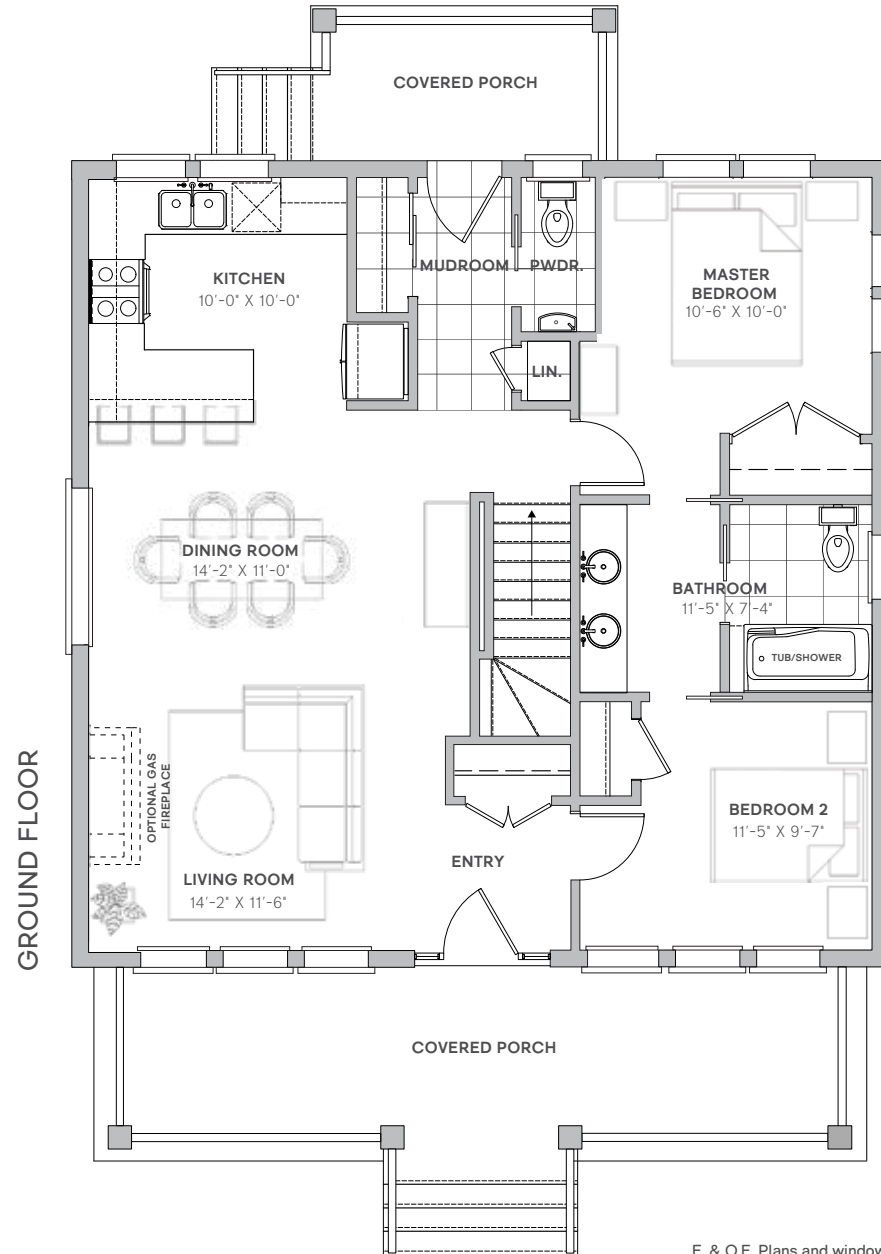

E. & O.E. Plans and window/door placements are subject to change without notice.
Deck configuration, number of steps, and deck railing inclusion are lot-dependent.
Actual usable floor space may vary from stated floor area.

Appliances are not included.

26-11-2020

ferme
hendrick
farm

OLD CHELSEA

HAPPINESS
IS HOME MADE

HUDSON BUNGALOW

2 BDRM / 1.5 BATH LAYOUT
975 SQ. FT.

hendrickfarm.ca
613.907.0130

a project by
landlab inc.

HUDSON

E. & O.E. Plans and window/door placements are subject to change without notice.
Deck configuration, number of steps, and deck railing inclusion are lot-dependent.
Actual usable floor space may vary from stated floor area.

Appliances are not included.

26-11-2020

ferme
hendrick
farm

OLD CHELSEA

HAPPINESS
IS HOME MADE

HUDSON BUNGALOW

INCLUDED FINISHED
BASEMENT
ADDITIONAL 707 SQ. FT.

ADDS 2 BDRM / 1 BATH