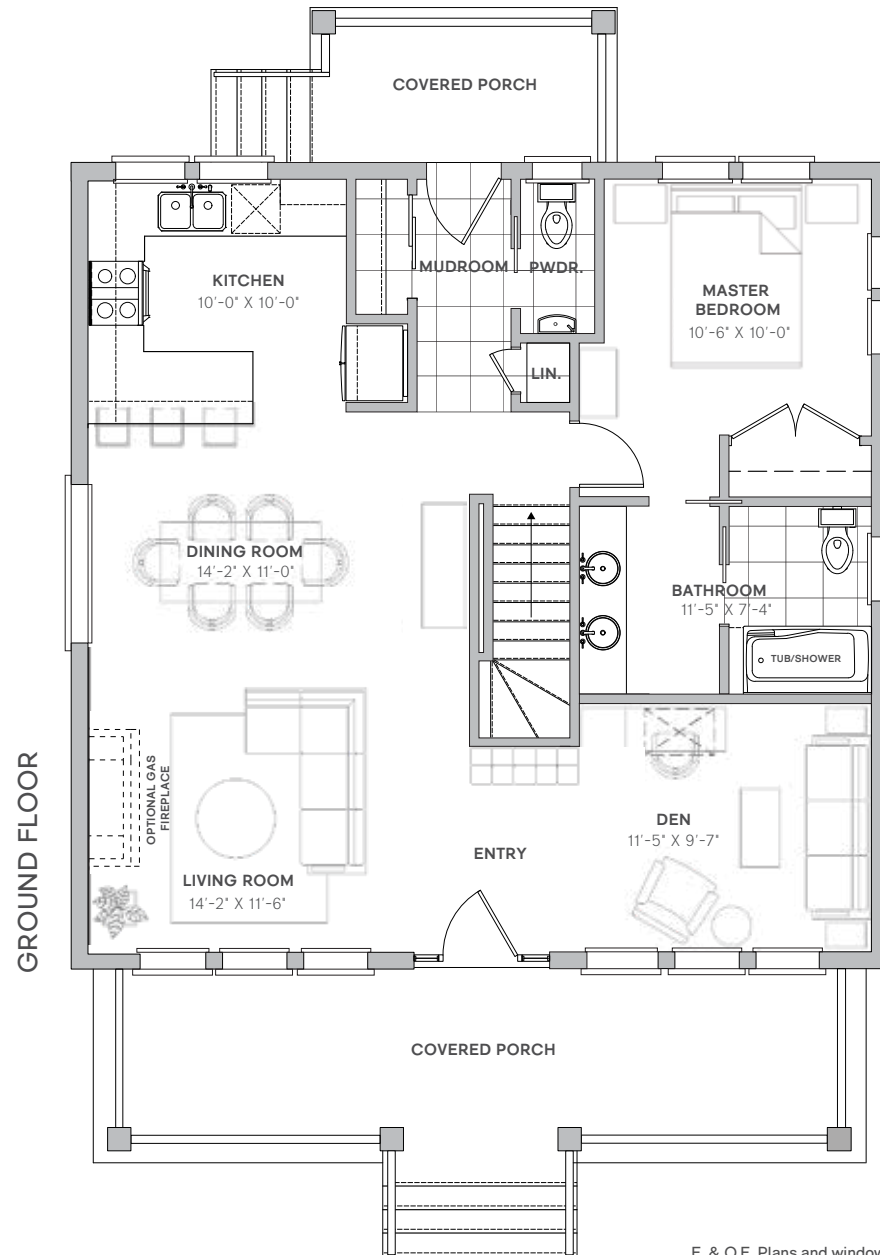

ferme
hendrick
farm

OLD CHELSEA

HAPPINESS
IS HOME MADE

HUDSON BUNGALOW

1 BDRM + DEN / 1.5 BATH
LAYOUT
975 SQ. FT.

hendrickfarm.ca
613.907.0130

a project by
landlab inc.

HUDSON

E. & O.E. Plans and window/door placements are subject to change without notice.
Deck configuration, number of steps, and deck railing inclusion are lot-dependent.
Actual usable floor space may vary from stated floor area.

Appliances are not included.

26-11-2020

ferme
hendrick
farm

OLD CHELSEA

HAPPINESS
IS HOME MADE

HUDSON BUNGALOW

2 BDRM / 1.5 BATH LAYOUT
975 SQ. FT.

hendrickfarm.ca
613.907.0130

a project by
landlab inc.

HUDSON

E. & O.E. Plans and window/door placements are subject to change without notice.
Deck configuration, number of steps, and deck railing inclusion are lot-dependent.
Actual usable floor space may vary from stated floor area.