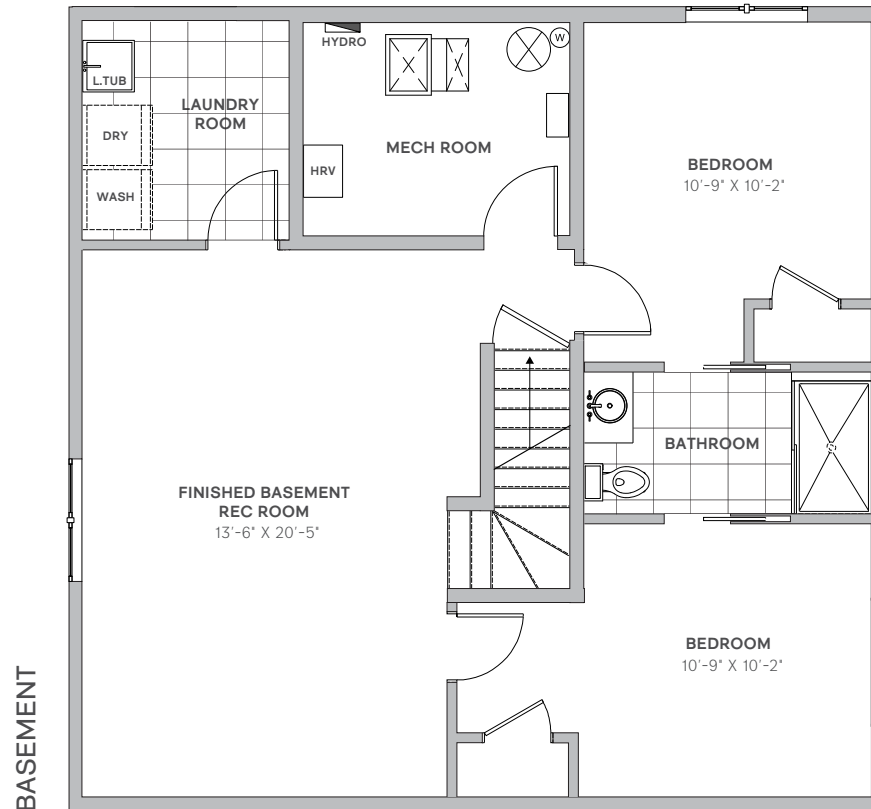

E. & O.E. Plans and window/door placements are subject to change without notice.
Deck configuration, number of steps, and deck railing inclusion are lot-dependent.
Actual usable floor space may vary from stated floor area.

a project by
landlab inc.

HUDSON

E. & O.E. Plans and window/door placements are subject to change without notice.
Deck configuration, number of steps, and deck railing inclusion are lot-dependent.
Actual usable floor space may vary from stated floor area.

Appliances are not included.

26-11-2020

ferme
hendrick
farm

OLD CHELSEA

HAPPINESS
IS HOME MADE

HUDSON BUNGALOW

INCLUDED FINISHED
BASEMENT
ADDITIONAL 707 SQ. FT.

ADDS 2 BDRM / 1 BATH

hendrickfarm.ca
613.907.0130

a project by

landlab^{inc.}

HUDSON

E. & O.E. Plans and window/door placements are subject to change without notice.
Deck configuration, number of steps, and deck railing inclusion are lot-dependent.
Actual usable floor space may vary from stated floor area.