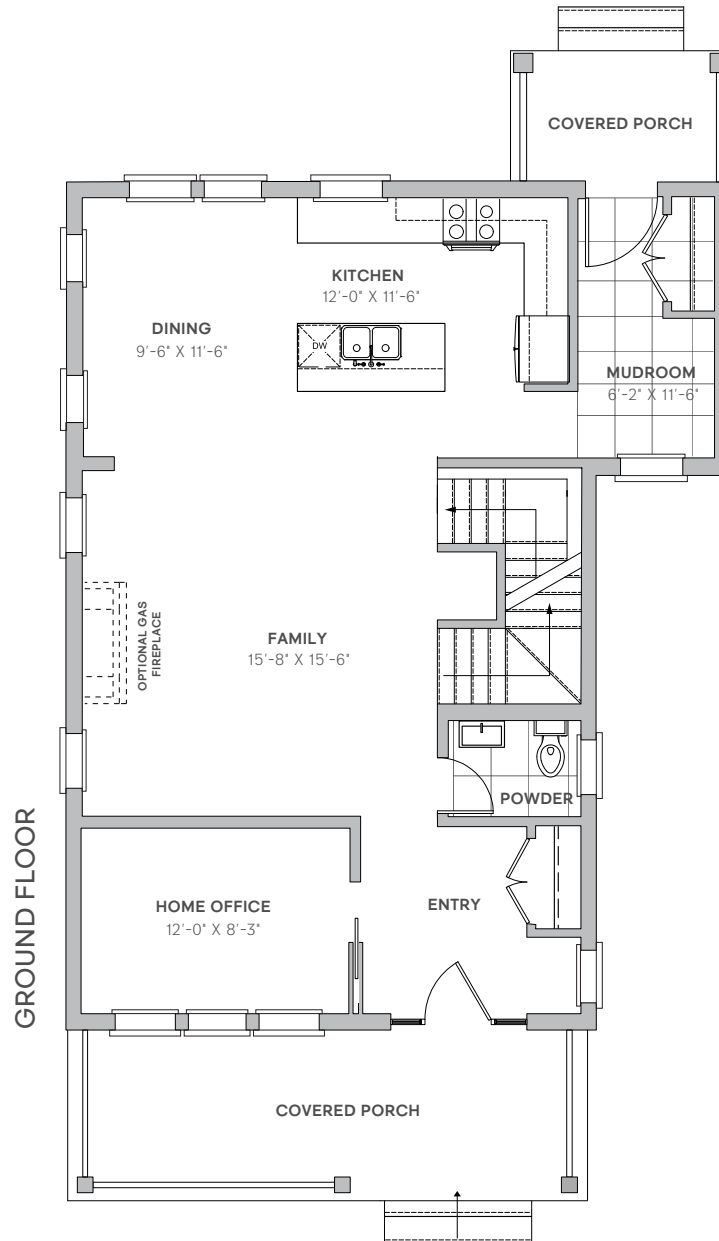

**ferme
hendrick
farm**

OLD CHELSEA

HAPPINESS
IS HOME MADE

CHELNBROOK

3 BDRM / 2.5 BATH
1,830 SQ. FT.

hendrickfarm.ca
613.907.0130

a project by

landlab inc.

CHELNBROOK

SECOND FLOOR

E. & O.E. Plans and window/door placements are subject to change without notice.
Deck configuration, number of steps, and deck railing inclusion are lot-dependent.
Actual usable floor space may vary from stated floor area.

CHELBROOK

BASEMENT - STANDARD MODEL

BASEMENT - CORNER MODEL

E. & O.E. Plans and window/door placements are subject to change without notice.
Deck configuration, number of steps, and deck railing inclusion are lot-dependent.
Actual usable floor space may vary from stated floor area.