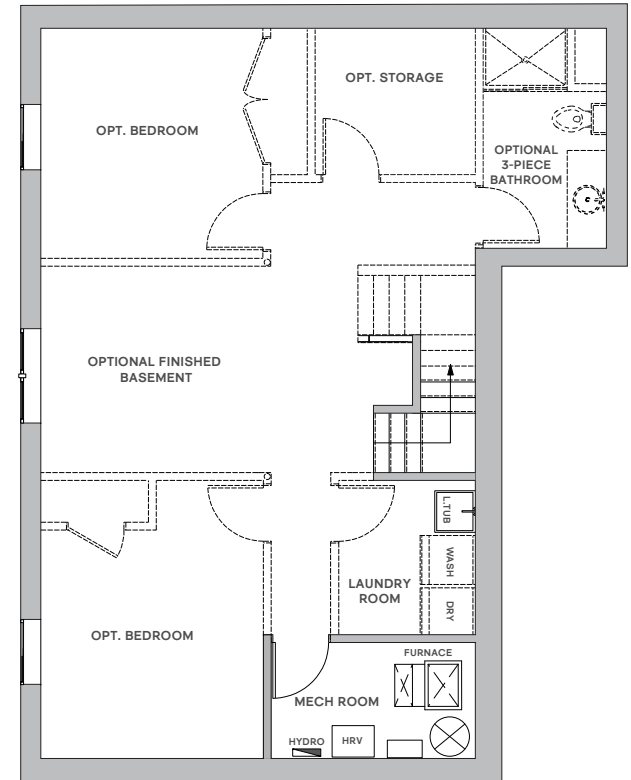

CHELNBROOK

SECOND FLOOR

E. & O.E. Plans and window/door placements are subject to change without notice.
Deck configuration, number of steps, and deck railing inclusion are lot-dependent.
Actual usable floor space may vary from stated floor area.

Appliances are not included.

08-28-2020

**ferme
hendrick
farm**

OLD CHELSEA

HAPPINESS
IS HOME MADE

CHELBROOK

hendrickfarm.ca
613.907.0130

a project by
landlab inc.

CHELBROOK

BASEMENT - STANDARD MODEL

BASEMENT - CORNER MODEL

E. & O.E. Plans and window/door placements are subject to change without notice.
Deck configuration, number of steps, and deck railing inclusion are lot-dependent.
Actual usable floor space may vary from stated floor area.