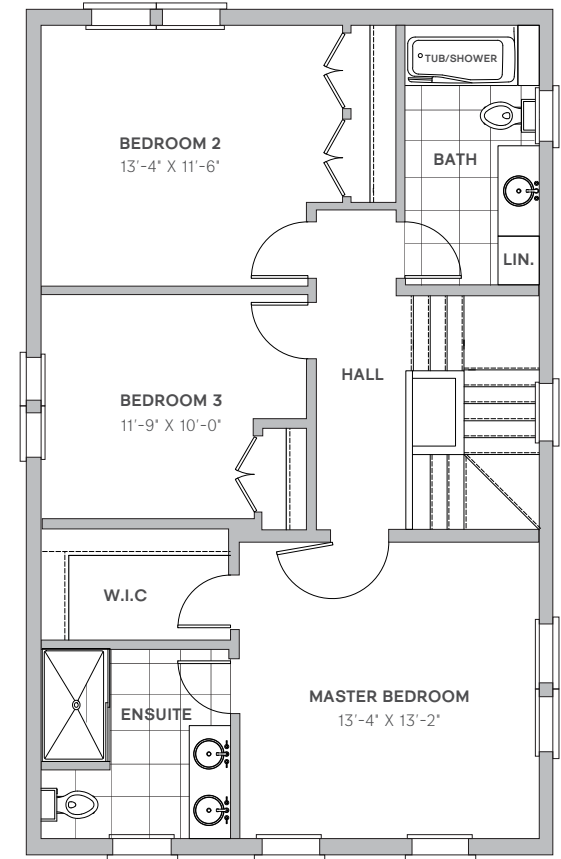

**ferme
hendrick
farm**

OLD CHELSEA

HAPPINESS
IS HOME MADE

CHELNBROOK

3 BDRM / 2.5 BATH
1,830 SQ. FT.

hendrickfarm.ca
613.907.0130

a project by

landlab inc.

CHELNBROOK

SECOND FLOOR

E. & O.E. Plans and window/door placements are subject to change without notice.
Deck configuration, number of steps, and deck railing inclusion are lot-dependent.
Actual usable floor space may vary from stated floor area.

CHELBROOK

BASEMENT - STANDARD MODEL

BASEMENT - CORNER MODEL

E. & O.E. Plans and window/door placements are subject to change without notice.
Deck configuration, number of steps, and deck railing inclusion are lot-dependent.
Actual usable floor space may vary from stated floor area.