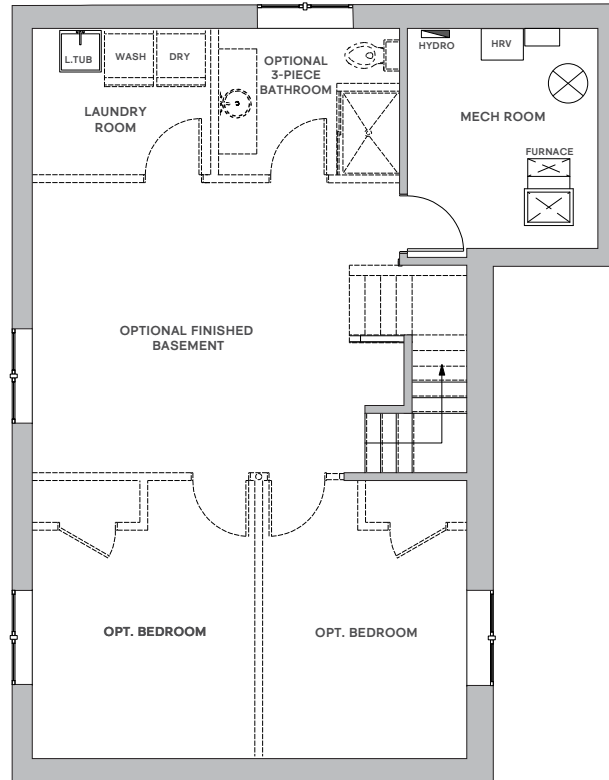

CHELNBROOK

SECOND FLOOR

E. & O.E. Plans and window/door placements are subject to change without notice.
Deck configuration, number of steps, and deck railing inclusion are lot-dependent.
Actual usable floor space may vary from stated floor area.

Appliances are not included.

08-28-2020

**ferme
hendrick
farm**

OLD CHELSEA

HAPPINESS
IS HOME MADE

CHELBROOK

hendrickfarm.ca
613.907.0130

a project by
landlab inc.

CHELBROOK

BASEMENT - STANDARD MODEL

BASEMENT - CORNER MODEL

E. & O.E. Plans and window/door placements are subject to change without notice.
Deck configuration, number of steps, and deck railing inclusion are lot-dependent.
Actual usable floor space may vary from stated floor area.