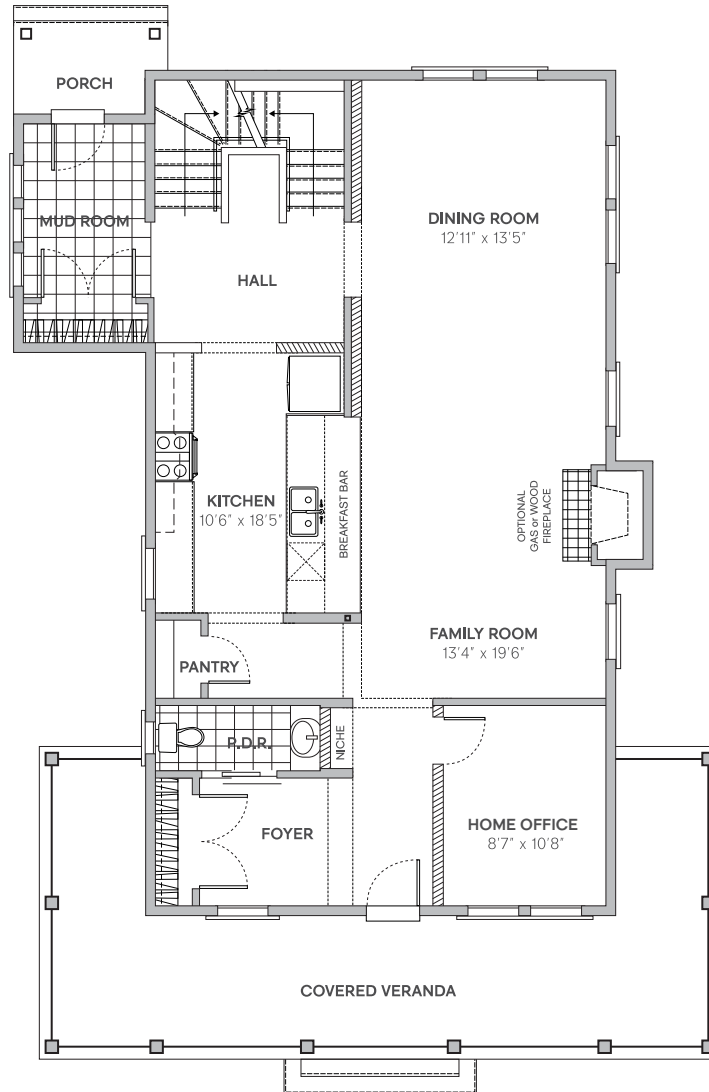

**ferme
hendrick
farm**

OLD CHELSEA

HAPPINESS
IS HOME MADE

SAWMILL

4 BEDROOMS / 2.5 BATHS
2,317 SQ. FT.

hendrickfarm.ca
613.907.0130

A project by
landlab inc.

SAWMILL

GROUND FLOOR

SECOND FLOOR

E. & O.E. Plans and window/door placements are subject to change without notice.
Deck configuration, number of steps, and deck railing inclusion are lot-dependent.
Actual usable floor space may vary from stated floor area.

BASEMENT

E. & O.E. Plans and window/door placements are subject to change without notice.
Deck configuration, number of steps, and deck railing inclusion are lot-dependent.
Actual usable floor space may vary from stated floor area.