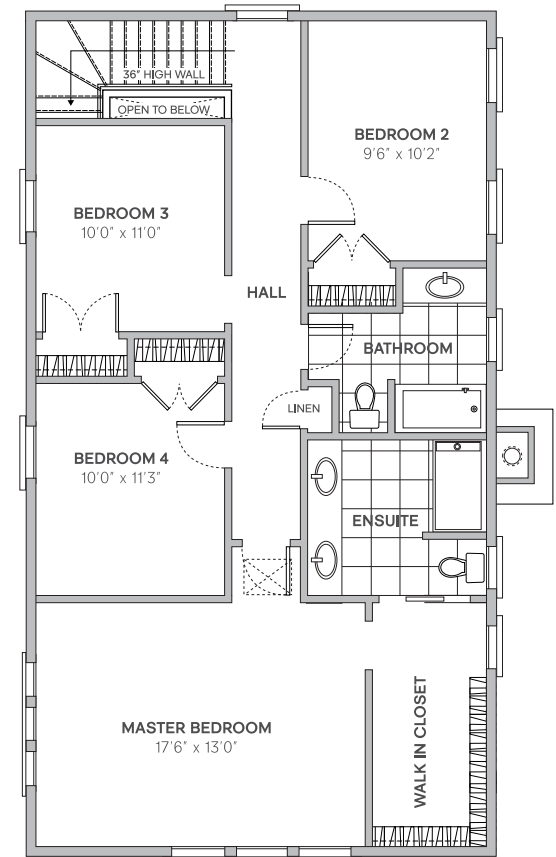

**ferme
hendrick
farm**

OLD CHELSEA

HAPPINESS
IS HOME MADE

SAWMILL

4 BEDROOMS / 2.5 BATHS
2,317 SQ. FT.

hendrickfarm.ca
613.907.0130

A project by
landlab inc.

SAWMILL

GROUND FLOOR

SECOND FLOOR

E. & O.E. Plans and window/door placements are subject to change without notice.
Deck configuration, number of steps, and deck railing inclusion are lot-dependent.
Actual usable floor space may vary from stated floor area.