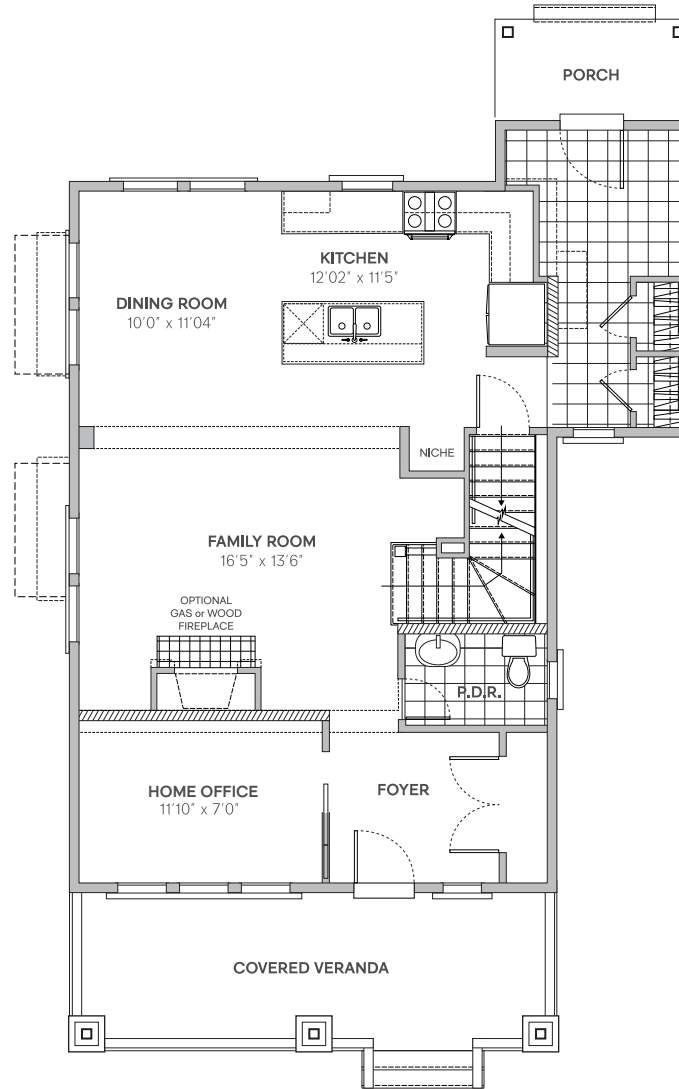

ferme
hendrick
farm

OLD CHELSEA

HAPPINESS
IS HOME MADE

LINDENLEA

3 BEDROOMS / 2.5 BATHS
1,826 SQ. FT.

hendrickfarm.ca
613.907.0130

A project by
landlab inc.

LINDENLEA

GROUND FLOOR

SECOND FLOOR

E. & O.E. Plans and window/door placements are subject to change without notice.
Deck configuration, number of steps, and deck railing inclusion are lot-dependent.
Actual usable floor space may vary from stated floor area.

HAPPINESS
IS HOME MADE

LINDENLEA

BASEMENT

hendrickfarm.ca
613.907.0130

A project by
landlab inc.

BASEMENT

E. & O.E. Plans and window/door placements are subject to change without notice.
Deck configuration, number of steps, and deck railing inclusion are lot-dependent.
Actual usable floor space may vary from stated floor area.