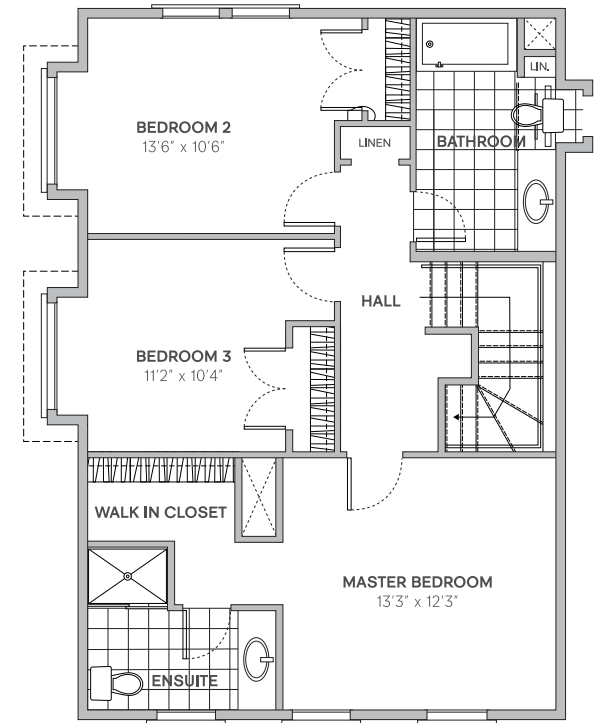

ferme
hendrick
farm

OLD CHELSEA

HAPPINESS
IS HOME MADE

LINDENLEA

3 BEDROOMS / 2.5 BATHS
1,826 SQ. FT.

hendrickfarm.ca
613.907.0130

A project by
landlab inc.

LINDENLEA

GROUND FLOOR

SECOND FLOOR

E. & O.E. Plans and window/door placements are subject to change without notice.
Deck configuration, number of steps, and deck railing inclusion are lot-dependent.
Actual usable floor space may vary from stated floor area.

HAPPINESS
IS HOME MADE

LINDENLEA

BASEMENT

hendrickfarm.ca
613.907.0130

A project by
landlab inc.

BASEMENT

E. & O.E. Plans and window/door placements are subject to change without notice.
Deck configuration, number of steps, and deck railing inclusion are lot-dependent.
Actual usable floor space may vary from stated floor area.