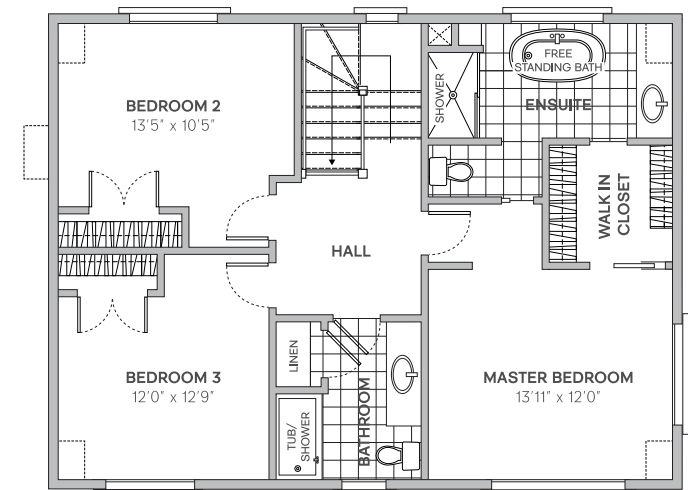

ferme
hendrick
farm

OLD CHELSEA

HAPPINESS
IS HOME MADE

KINGSMERE

3 BEDROOMS / 2.5 BATHS
2,023 SQ. FT.

hendrickfarm.ca
613.907.0130

A project by
landlab inc.

KINGSMERE

GROUND FLOOR

SECOND FLOOR

E. & O.E. Plans and window/door placements are subject to change without notice.
Deck configuration, number of steps, and deck railing inclusion are lot-dependent.
Actual usable floor space may vary from stated floor area.

HAPPINESS
IS HOME MADE

KINGSMERE

BASEMENT

hendrickfarm.ca
613.907.0130

A project by
landlab inc.

BASEMENT

E. & O.E. Plans and window/door placements are subject to change without notice.
Deck configuration, number of steps, and deck railing inclusion are lot-dependent.
Actual usable floor space may vary from stated floor area.