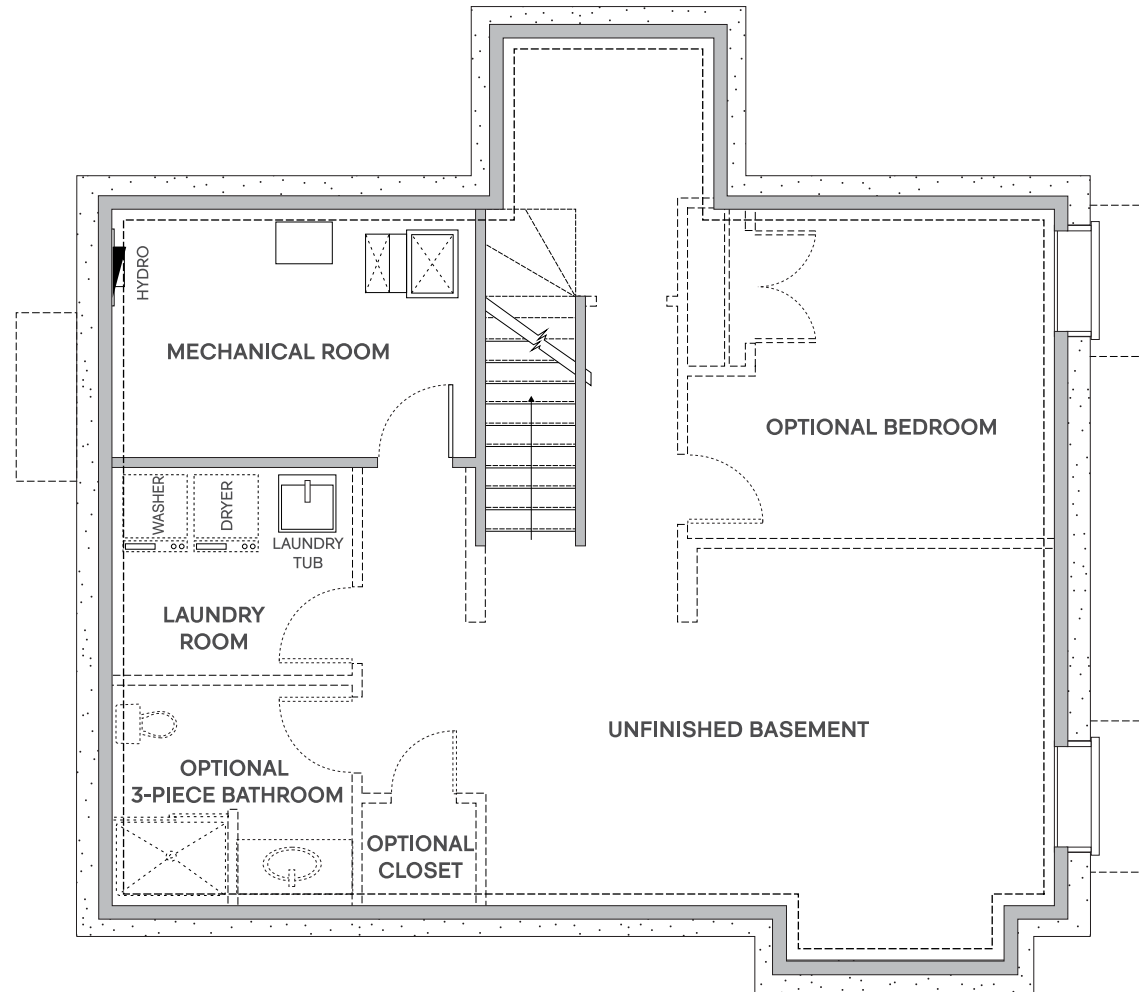

ferme
hendrick
farm

OLD CHELSEA

HAPPINESS
IS HOME MADE

KINGSMERE

3 BEDROOMS / 2.5 BATHS
2,023 SQ. FT.

hendrickfarm.ca
613.907.0130

A project by
landlab inc.

KINGSMERE

GROUND FLOOR

SECOND FLOOR

E. & O.E. Plans and window/door placements are subject to change without notice.
Deck configuration, number of steps, and deck railing inclusion are lot-dependent.
Actual usable floor space may vary from stated floor area.

HAPPINESS
IS HOME MADE

KINGSMERE

BASEMENT

hendrickfarm.ca
613.907.0130

A project by
landlab inc.

BASEMENT

E. & O.E. Plans and window/door placements are subject to change without notice.
Deck configuration, number of steps, and deck railing inclusion are lot-dependent.
Actual usable floor space may vary from stated floor area.