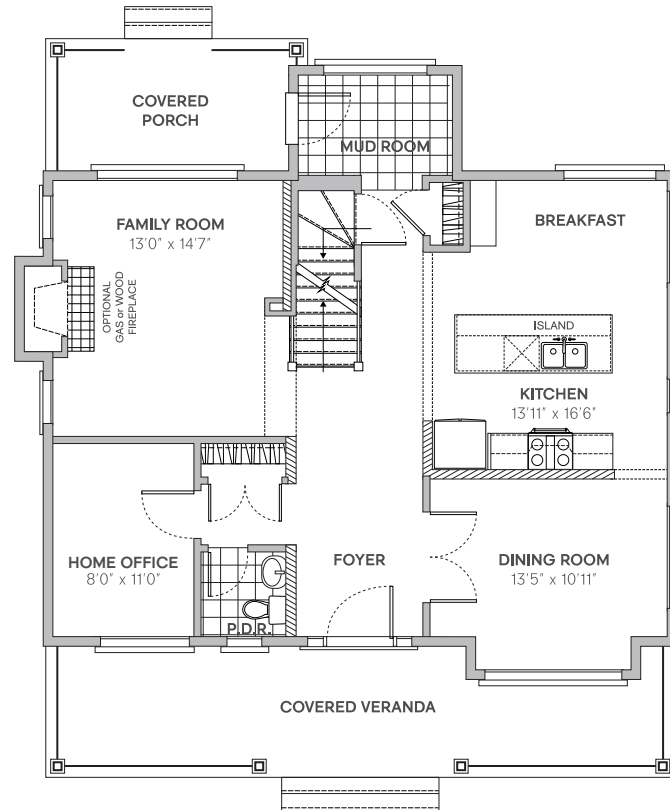

ferme
hendrick
farm

OLD CHELSEA

HAPPINESS
IS HOME MADE

KINGSMERE

3 BEDROOMS / 2.5 BATHS
2,023 SQ. FT.

hendrickfarm.ca
613.907.0130

A project by
landlab inc.

KINGSMERE

GROUND FLOOR

SECOND FLOOR

E. & O.E. Plans and window/door placements are subject to change without notice.
Deck configuration, number of steps, and deck railing inclusion are lot-dependent.
Actual usable floor space may vary from stated floor area.

HAPPINESS
IS HOME MADE

KINGSMERE

BASEMENT

hendrickfarm.ca
613.907.0130

A project by
landlab inc.

BASEMENT

E. & O.E. Plans and window/door placements are subject to change without notice.
Deck configuration, number of steps, and deck railing inclusion are lot-dependent.
Actual usable floor space may vary from stated floor area.