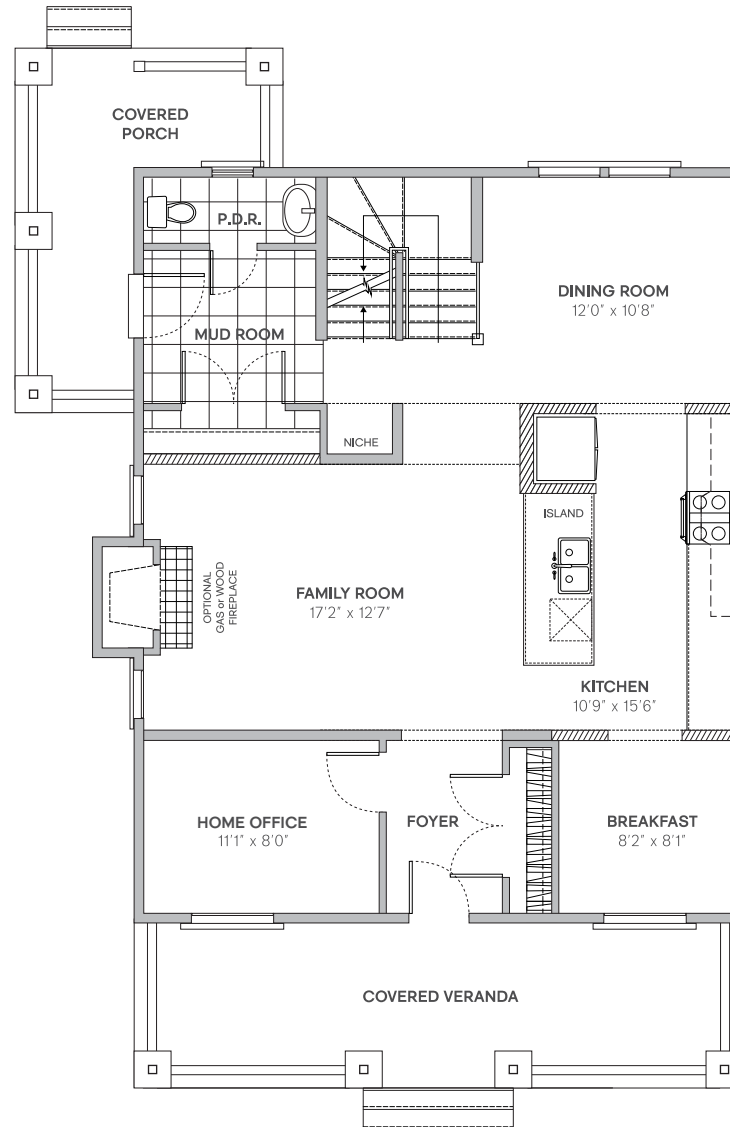

## BLACKBURN

3 BEDROOMS + LOFT / 2.5 BATHS  
2,120 SQ. FT.

hendrickfarm.ca  
613.907.0130

A project by  
**landlab** inc.

## BLACKBURN

GROUND FLOOR

SECOND FLOOR

E. & O.E. Plans and window/door placements are subject to change without notice.  
Deck configuration, number of steps, and deck railing inclusion are lot-dependent.  
Actual usable floor space may vary from stated floor area.