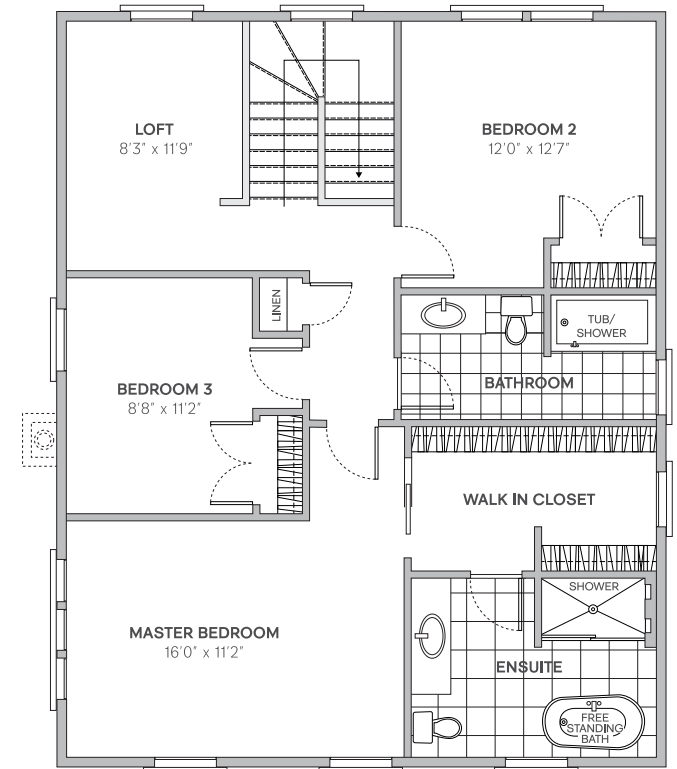

## BLACKBURN

3 BEDROOMS + LOFT / 2.5 BATHS  
2,120 SQ. FT.

hendrickfarm.ca  
613.907.0130

A project by  
**landlab** inc.

## BLACKBURN

GROUND FLOOR

SECOND FLOOR

E. & O.E. Plans and window/door placements are subject to change without notice.  
Deck configuration, number of steps, and deck railing inclusion are lot-dependent.  
Actual usable floor space may vary from stated floor area.