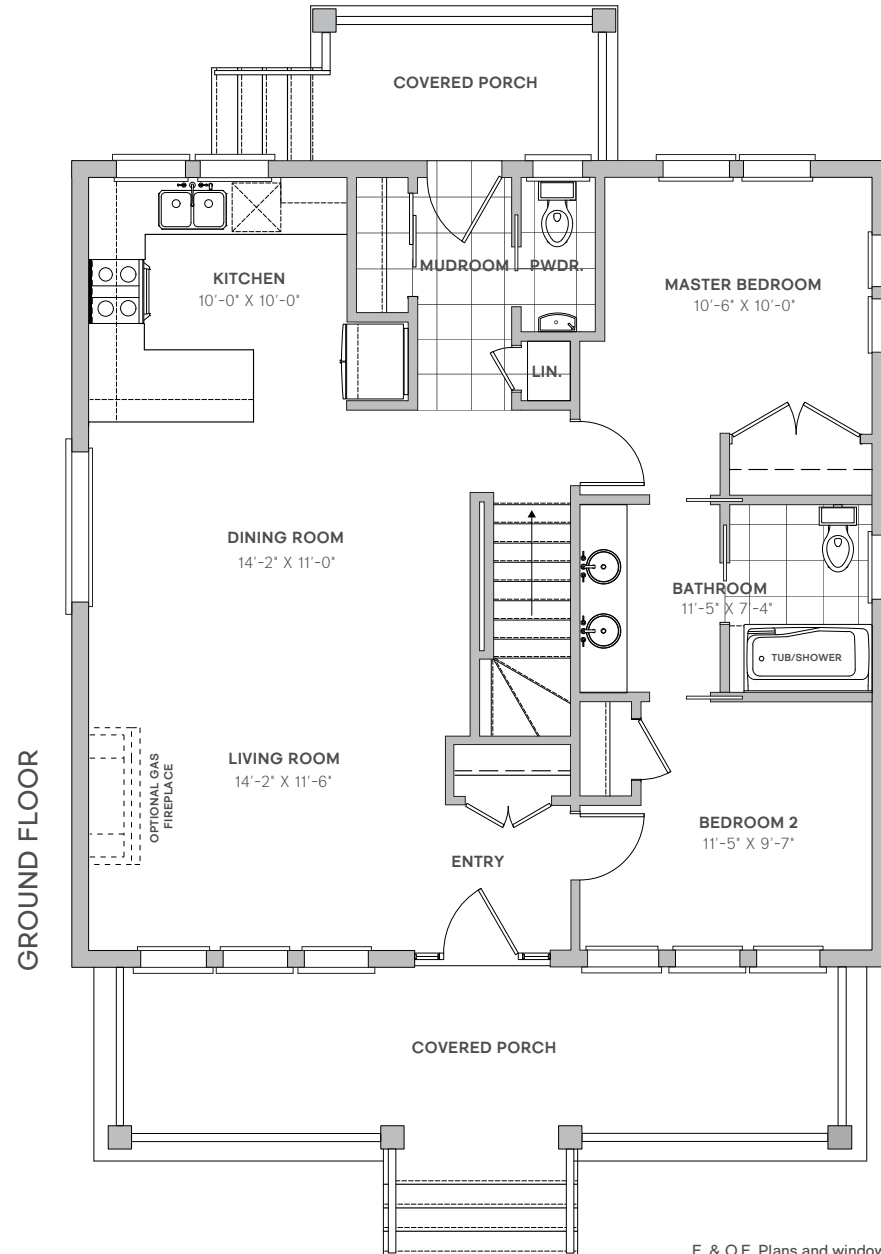

ferme
hendrick
farm

OLD CHELSEA

HAPPINESS
IS HOME MADE

HUDSON BUNGALOW

2 BDRM / 1.5 BATH
975 SQ. FT.

hendrickfarm.ca
613.907.0130

a project by

landlab^{inc.}

HUDSON

E. & O.E. Plans and window/door placements are subject to change without notice.
Deck configuration, number of steps, and deck railing inclusion are lot-dependent.
Actual usable floor space may vary from stated floor area.

Appliances are not included.

06-01-2020

**ferme
hendrick
farm**

OLD CHELSEA

HAPPINESS
IS HOME MADE

HUDSON
BUNGALOW

hendrickfarm.ca
613.907.0130

a project by
landlab^{inc.}