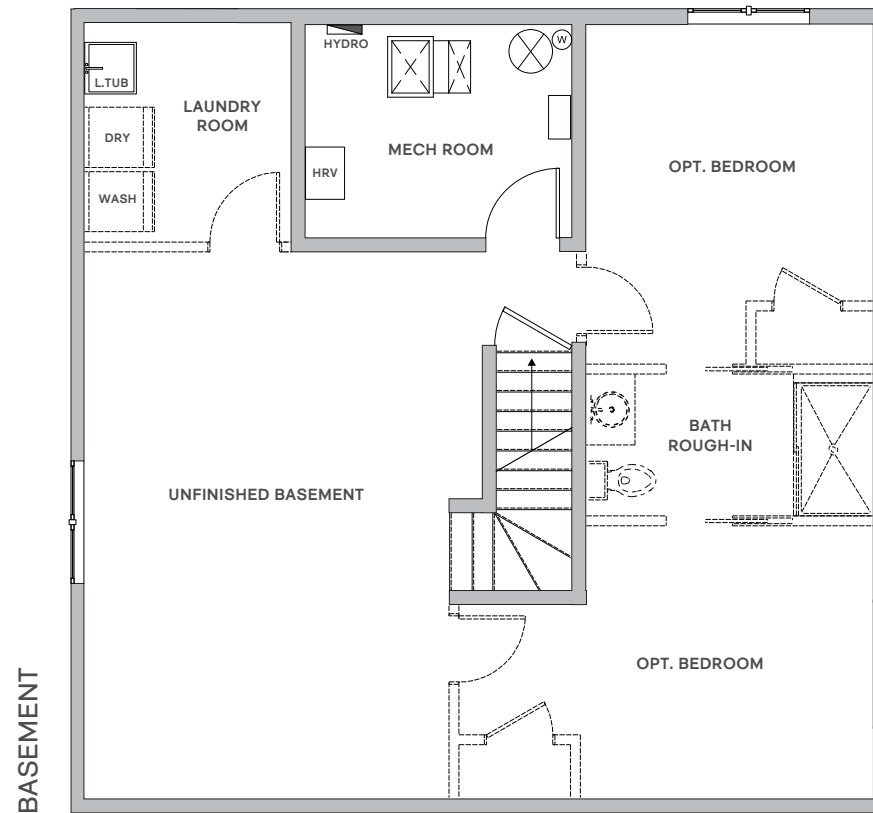

ferme
hendrick
farm

OLD CHELSEA

HAPPINESS
IS HOME MADE

HUDSON BUNGALOW

2 BDRM / 1.5 BATH
975 SQ. FT.

hendrickfarm.ca
613.907.0130

a project by

landlab^{inc.}

HUDSON

E. & O.E. Plans and window/door placements are subject to change without notice.
Deck configuration, number of steps, and deck railing inclusion are lot-dependent.
Actual usable floor space may vary from stated floor area.

Appliances are not included.

06-01-2020

**ferme
hendrick
farm**

OLD CHELSEA

HAPPINESS
IS HOME MADE

HUDSON
BUNGALOW

hendrickfarm.ca
613.907.0130

a project by
landlab^{inc.}