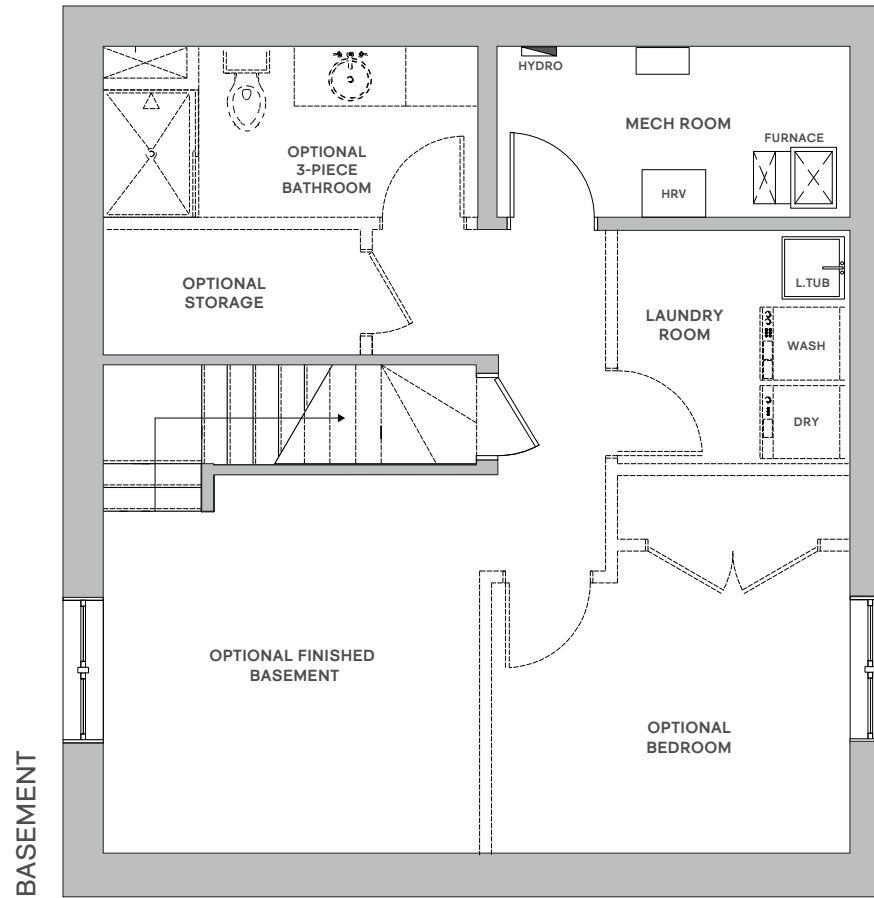

ferme
hendrick
farm

OLD CHELSEA

HAPPINESS
IS HOME MADE

FAIRFIELD

3 BDRM OR 2 BDRM + LOFT /
2.5 BATH
1,450 SQ. FT.

hendrickfarm.ca
613.907.0130

a project by

landlab^{inc.}

FAIRFIELD

E. & O.E. Plans and window/door placements are subject to change without notice.

Actual usable floor space may vary from the stated floor area.

Appliances are not included.

06-01-2020

ferme
hendrick
farm

OLD CHELSEA

HAPPINESS
IS HOME MADE

FAIRFIELD

hendrickfarm.ca
613.907.0130

a project by

landlab^{inc.}

FAIRFIELD

E. & O.E. Plans and window/door placements are subject to change without notice.

Actual usable floor space may vary from the stated floor area.

Appliances are not included.

06-01-2020