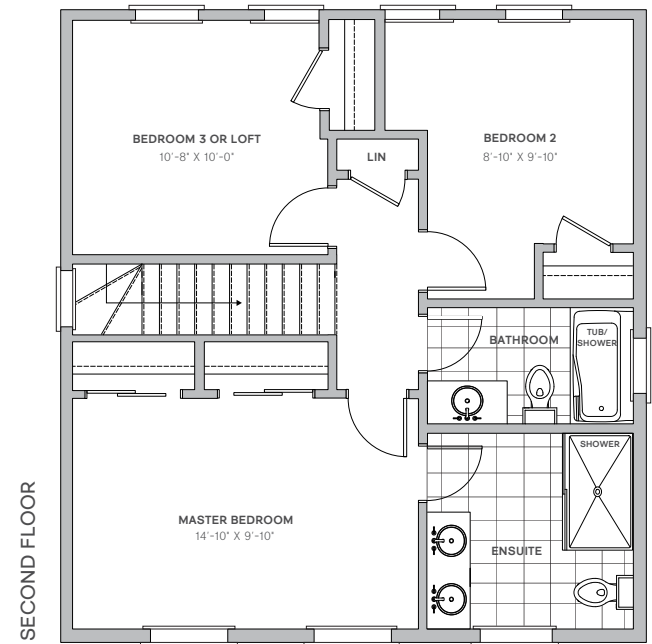

ferme
hendrick
farm

OLD CHELSEA

HAPPINESS
IS HOME MADE

FAIRFIELD

3 BDRM OR 2 BDRM + LOFT /
2.5 BATH
1,450 SQ. FT.

hendrickfarm.ca
613.907.0130

a project by

landlab^{inc.}

FAIRFIELD

E. & O.E. Plans and window/door placements are subject to change without notice.

Actual usable floor space may vary from the stated floor area.

Appliances are not included.

06-01-2020

ferme
hendrick
farm