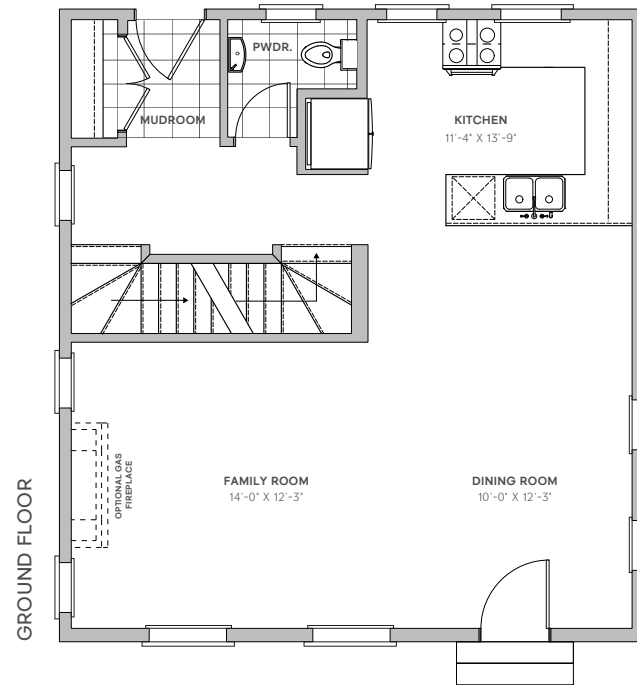

ferme
hendrick
farm

OLD CHELSEA

HAPPINESS
IS HOME MADE

FAIRFIELD

3 BDRM OR 2 BDRM + LOFT /
2.5 BATH
1,450 SQ. FT.

hendrickfarm.ca
613.907.0130

a project by

landlab^{inc.}

FAIRFIELD

E. & O.E. Plans and window/door placements are subject to change without notice.

Actual usable floor space may vary from the stated floor area.

Appliances are not included.

06-01-2020

ferme
hendrick
farm