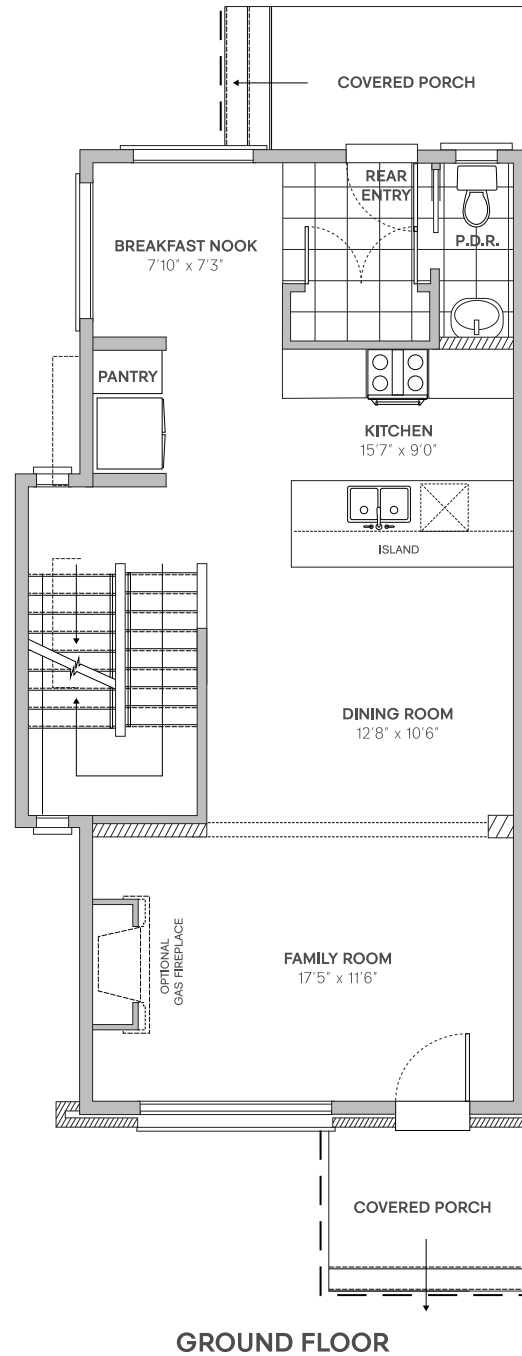

**ferme
hendrick
farm**

OLD CHELSEA

HAPPINESS
IS HOME MADE

WHITE MODEL TOWNHOME

3 BDRM OR 2 BDRM + LOFT /
2.5 BATH
1,600 SQ. FT.

hendrickfarm.ca
613.907.0130

a project by
landlab inc.

WHITE MODEL TOWNHOME

E. & O.E. Plans and window/door placements are subject to change without notice.
Actual usable floor space may vary from the stated floor area.
Appliances are not included.

**ferme
hendrick
farm**

OLD CHELSEA

E. & O.E. Plans and window/door placements are subject to change without notice.
Actual usable floor space may vary from the stated floor area.
Appliances are not included.

02-08-2019