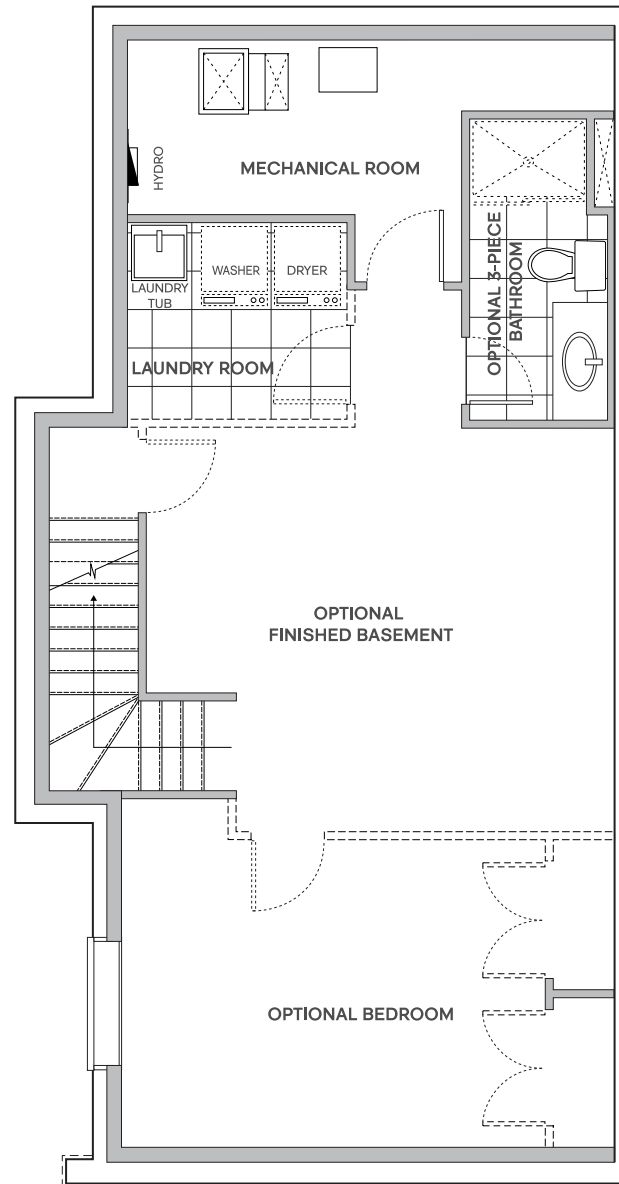

E. & O.E. Plans and window/door placements are subject to change without notice.
Actual usable floor space may vary from the stated floor area.
Appliances are not included.

**ferme
hendrick
farm**

OLD CHELSEA

HAPPINESS
IS HOME MADE

WHITE MODEL TOWNHOME

BASEMENT

hendrickfarm.ca
613.907.0130

a project by

landlab inc.

WHITE MODEL TOWNHOME

BASEMENT

E. & O.E. Plans and window/door placements are subject to change without notice.
Actual usable floor space may vary from the stated floor area.
Appliances are not included.

02-08-2019