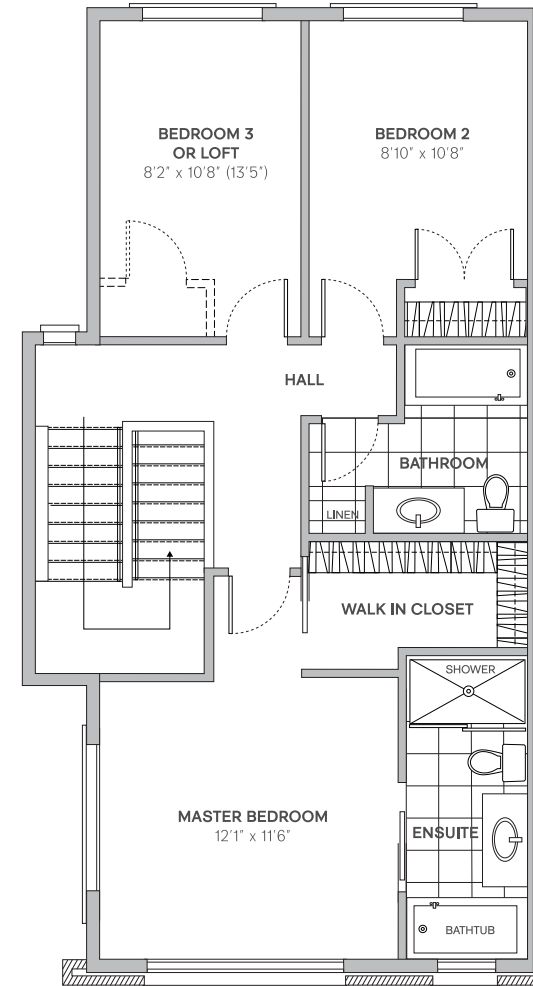

**ferme
hendrick
farm**

OLD CHELSEA

HAPPINESS
IS HOME MADE

WHITE MODEL TOWNHOME

3 BDRM OR 2 BDRM + LOFT /
2.5 BATH
1,600 SQ. FT.

hendrickfarm.ca
613.907.0130

a project by
landlab inc.

WHITE MODEL TOWNHOME

E. & O.E. Plans and window/door placements are subject to change without notice.
Actual usable floor space may vary from the stated floor area.
Appliances are not included.

**ferme
hendrick
farm**

OLD CHELSEA