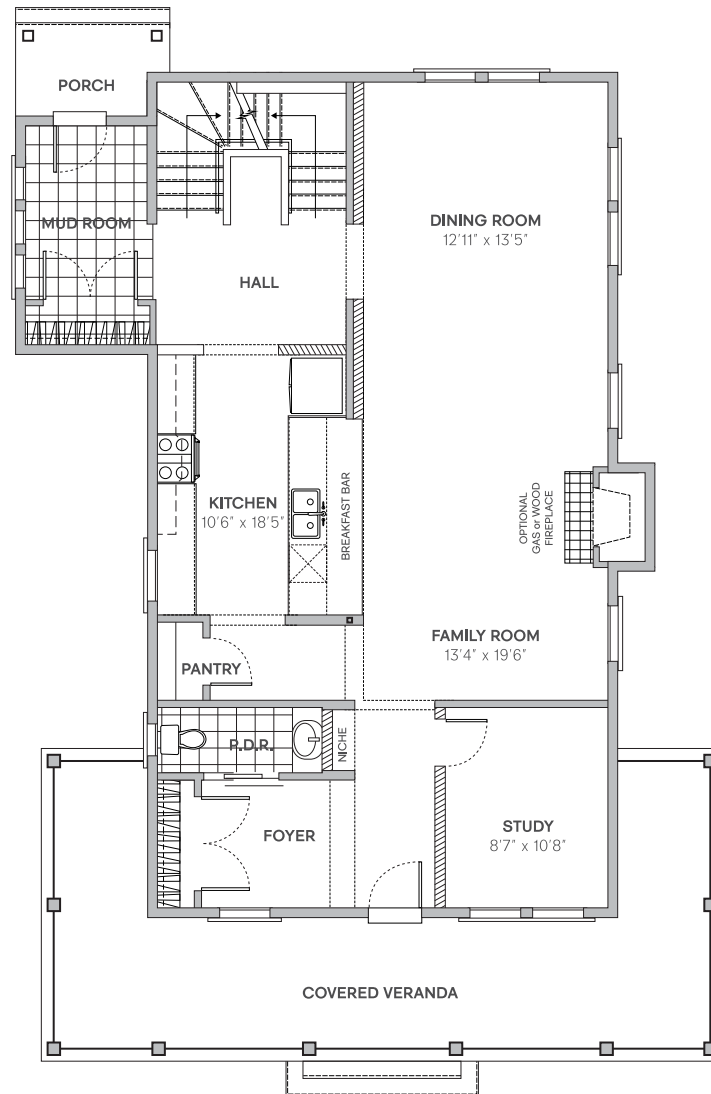

ferme
hendrick
farm

OLD CHELSEA

HAPPINESS
IS HOME MADE

SAWMILL

4 BEDROOMS / 2.5 BATHS
2,317 SQ. FT.

hendrickfarm.ca
613.907.0130

A project by
landlab inc.

SAWMILL

GROUND FLOOR

SECOND FLOOR

E. & O.E. Plans and window/door placements are subject to change without notice.
Deck configuration, number of steps, and deck railing inclusion are lot-dependent.
Actual usable floor space may vary from stated floor area.

BASEMENT

E. & O.E. Plans and window/door placements are subject to change without notice.
Deck configuration, number of steps, and deck railing inclusion are lot-dependent.
Actual usable floor space may vary from stated floor area.