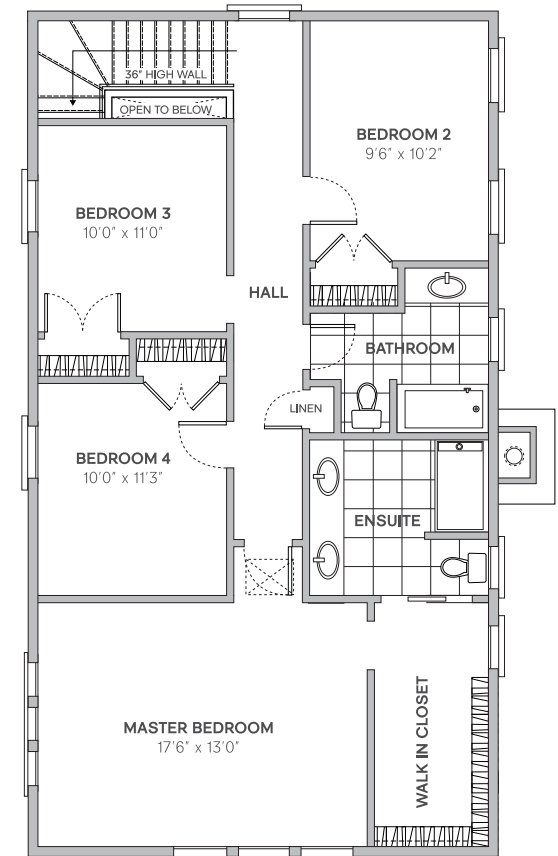

ferme
hendrick
farm

OLD CHELSEA

HAPPINESS
IS HOME MADE

SAWMILL

4 BEDROOMS / 2.5 BATHS
2,317 SQ. FT.

hendrickfarm.ca
613.907.0130

A project by
landlab inc.

SAWMILL

GROUND FLOOR

SECOND FLOOR

E. & O.E. Plans and window/door placements are subject to change without notice.
Deck configuration, number of steps, and deck railing inclusion are lot-dependent.
Actual usable floor space may vary from stated floor area.