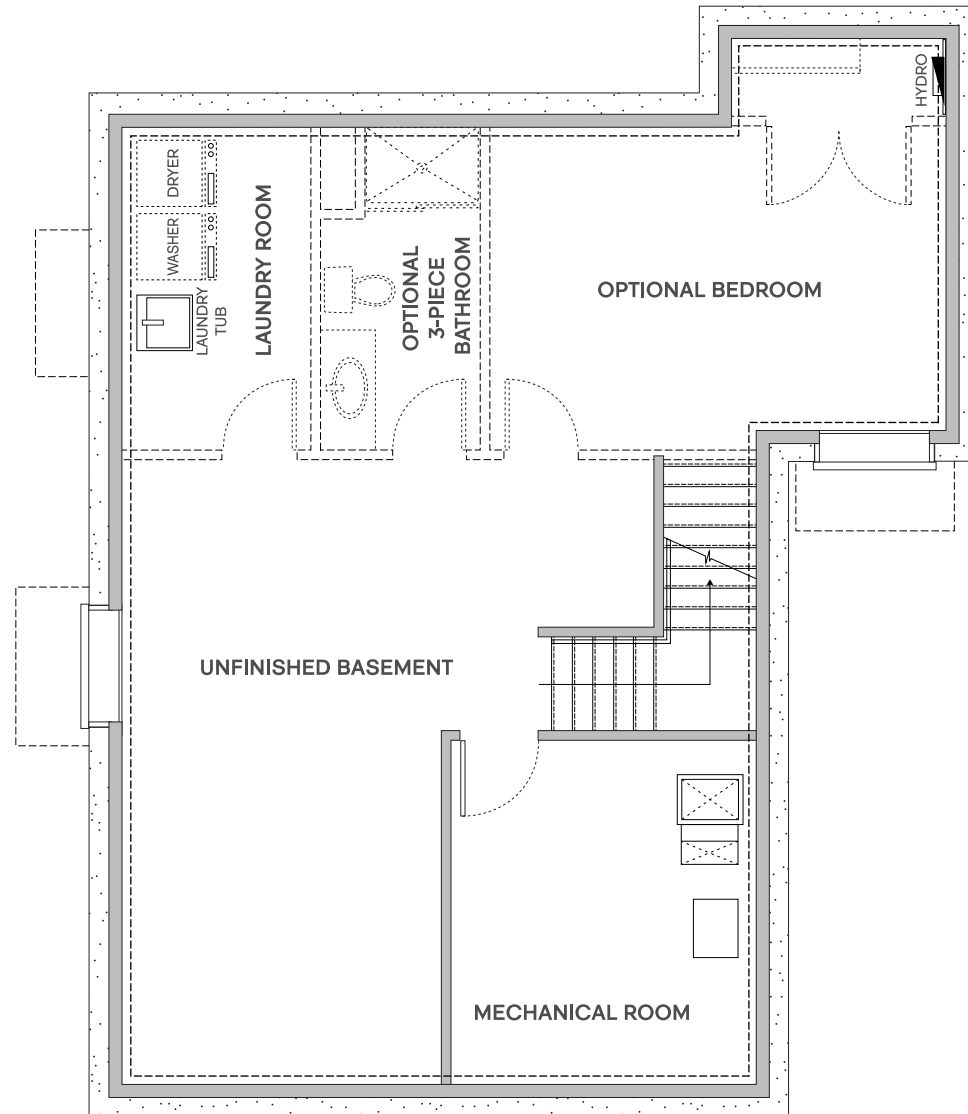

ferme
hendrick
farm

OLD CHELSEA

HAPPINESS
IS HOME MADE

LINDENLEA

3 BEDROOMS / 2.5 BATHS
1,826 SQ. FT.

hendrickfarm.ca
613.907.0130

A project by
landlab inc.

LINDENLEA

GROUND FLOOR

SECOND FLOOR

E. & O.E. Plans and window/door placements are subject to change without notice.
Deck configuration, number of steps, and deck railing inclusion are lot-dependent.
Actual usable floor space may vary from stated floor area.

HAPPINESS
IS HOME MADE

LINDENLEA

BASEMENT

hendrickfarm.ca
613.907.0130

A project by
landlab inc.

BASEMENT

E. & O.E. Plans and window/door placements are subject to change without notice.
Deck configuration, number of steps, and deck railing inclusion are lot-dependent.
Actual usable floor space may vary from stated floor area.