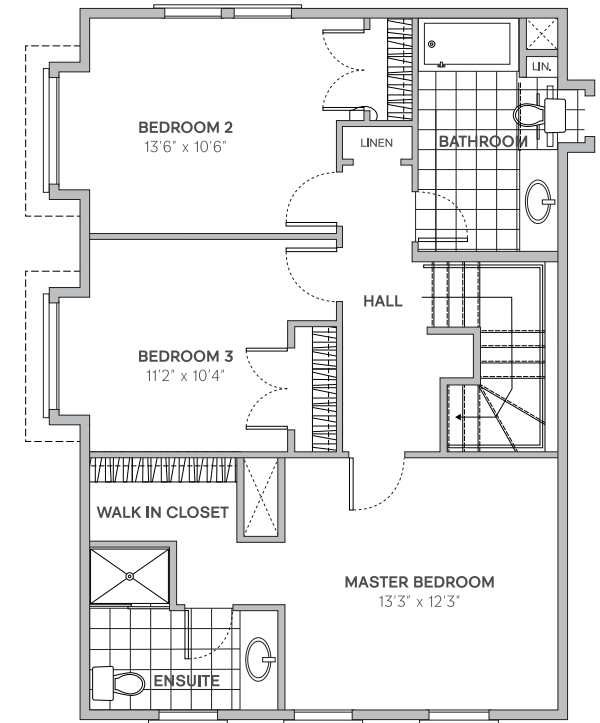

ferme
hendrick
farm

OLD CHELSEA

HAPPINESS
IS HOME MADE

LINDENLEA

3 BEDROOMS / 2.5 BATHS
1,826 SQ. FT.

hendrickfarm.ca
613.907.0130

A project by
landlab inc.

LINDENLEA

GROUND FLOOR

SECOND FLOOR

E. & O.E. Plans and window/door placements are subject to change without notice.
Deck configuration, number of steps, and deck railing inclusion are lot-dependent.
Actual usable floor space may vary from stated floor area.

HAPPINESS
IS HOME MADE

LINDENLEA

BASEMENT

hendrickfarm.ca
613.907.0130

A project by
landlab inc.

BASEMENT

E. & O.E. Plans and window/door placements are subject to change without notice.
Deck configuration, number of steps, and deck railing inclusion are lot-dependent.
Actual usable floor space may vary from stated floor area.