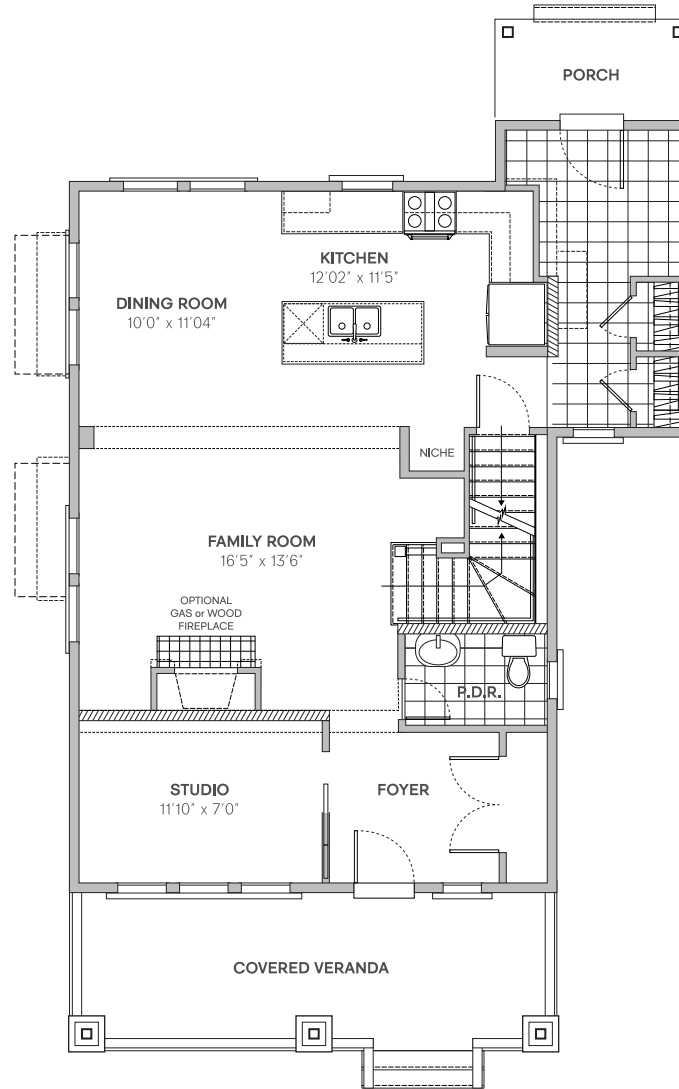

ferme
hendrick
farm

OLD CHELSEA

HAPPINESS
IS HOME MADE

LINDENLEA

3 BEDROOMS / 2.5 BATHS
1,826 SQ. FT.

hendrickfarm.ca
613.907.0130

A project by
landlab inc.

LINDENLEA

GROUND FLOOR

SECOND FLOOR

E. & O.E. Plans and window/door placements are subject to change without notice.
Deck configuration, number of steps, and deck railing inclusion are lot-dependent.
Actual usable floor space may vary from stated floor area.

HAPPINESS
IS HOME MADE

LINDENLEA

BASEMENT

hendrickfarm.ca
613.907.0130

A project by
landlab inc.

BASEMENT

E. & O.E. Plans and window/door placements are subject to change without notice.
Deck configuration, number of steps, and deck railing inclusion are lot-dependent.
Actual usable floor space may vary from stated floor area.