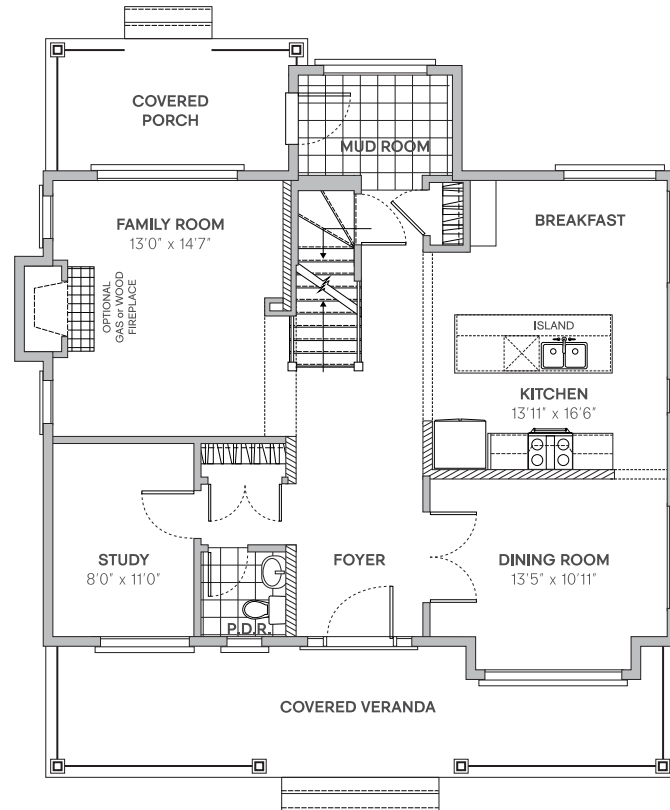

ferme
hendrick
farm

OLD CHELSEA

HAPPINESS
IS HOME MADE

KINGSMERE

3 BEDROOMS / 2.5 BATHS
2,023 SQ. FT.

hendrickfarm.ca
613.907.0130

A project by
landlab inc.

KINGSMERE

GROUND FLOOR

SECOND FLOOR

E. & O.E. Plans and window/door placements are subject to change without notice.
Deck configuration, number of steps, and deck railing inclusion are lot-dependent.
Actual usable floor space may vary from stated floor area.

HAPPINESS
IS HOME MADE

KINGSMERE

BASEMENT

hendrickfarm.ca
613.907.0130

A project by
landlab inc.

BASEMENT

E. & O.E. Plans and window/door placements are subject to change without notice.
Deck configuration, number of steps, and deck railing inclusion are lot-dependent.
Actual usable floor space may vary from stated floor area.