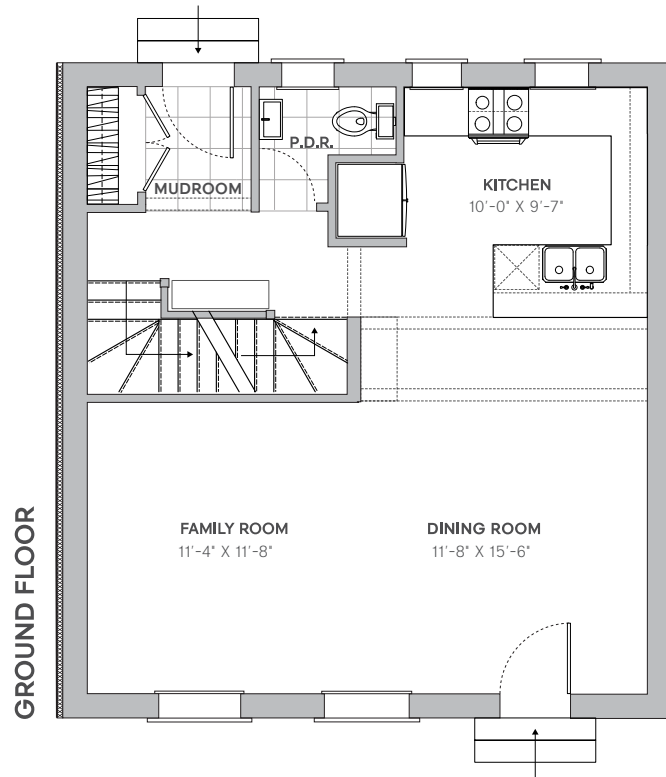

ferme
hendrick
farm

OLD CHELSEA

HAPPINESS
IS HOME MADE

FAIRFIELD TOWN

3 BDRM OR 2 BDRM + LOFT /
2.5 BATH
1,200 SQ. FT.

hendrickfarm.ca
613.907.0130

a project by

landlab^{inc.}

FAIRFIELD TOWN

E. & O.E. Plans and window/door placements are subject to change without notice.
Actual usable floor space may vary from the stated floor area.
Appliances are not included.

ferme
hendrick
farm