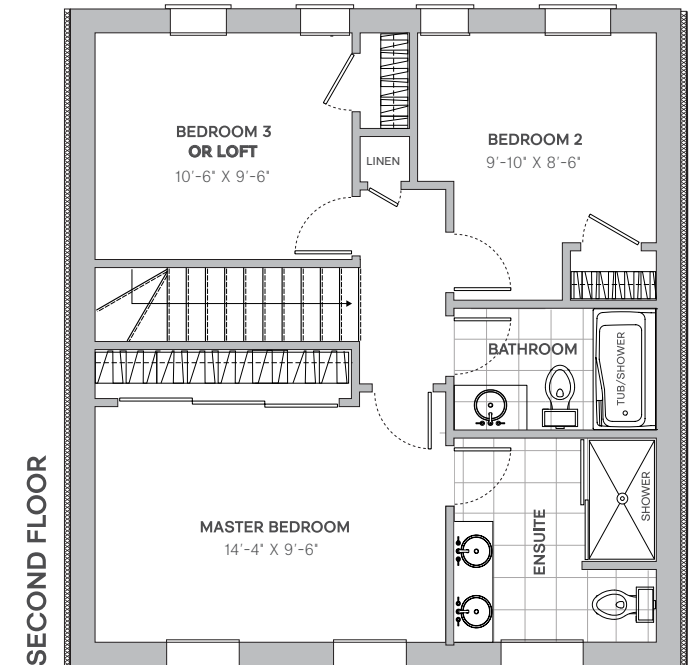

ferme
hendrick
farm

OLD CHELSEA

HAPPINESS
IS HOME MADE

FAIRFIELD TOWN

3 BDRM OR 2 BDRM + LOFT /
2.5 BATH
1,200 SQ. FT.

hendrickfarm.ca
613.907.0130

a project by

landlab^{inc.}

FAIRFIELD TOWN

E. & O.E. Plans and window/door placements are subject to change without notice.
Actual usable floor space may vary from the stated floor area.
Appliances are not included.

ferme
hendrick
farm