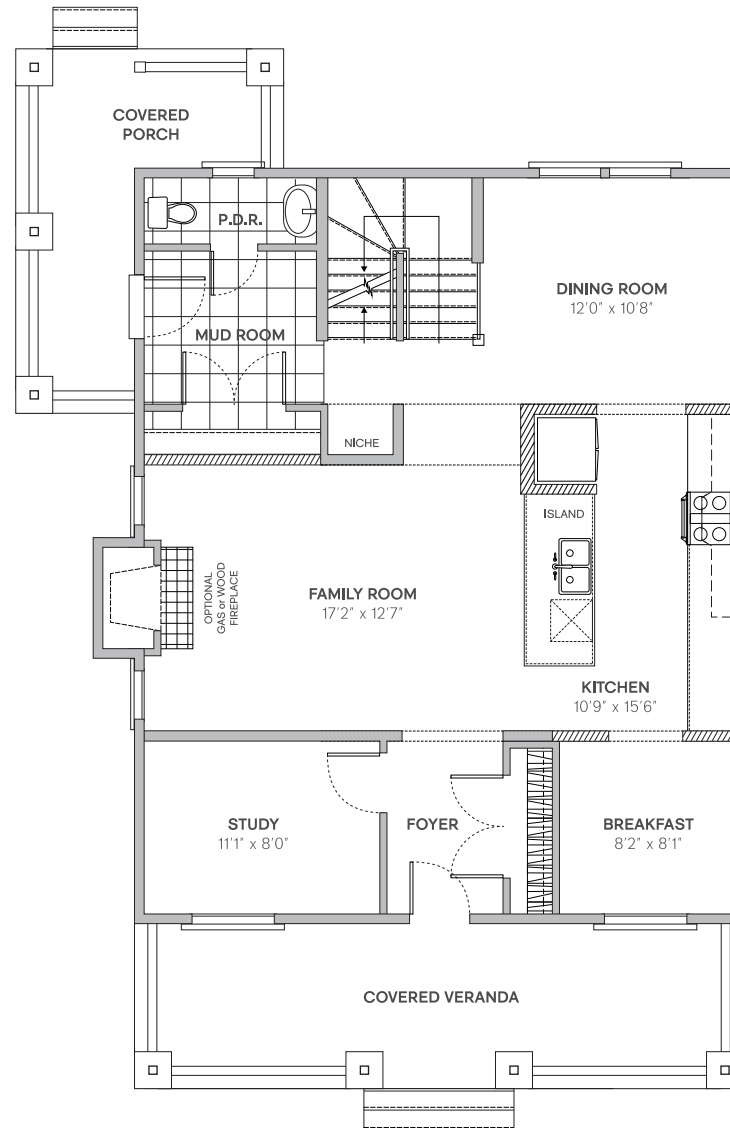

GROUND FLOOR

SECOND FLOOR

E. & O.E. Plans and window/door placements are subject to change without notice.
Deck configuration, number of steps, and deck railing inclusion are lot-dependent.
Actual usable floor space may vary from stated floor area.

**ferme
hendrick
farm**

OLD CHELSEA

HAPPINESS
IS HOME MADE

BLACKBURN

4 BEDROOMS / 2.5 BATHS
2,088 SQ. FT.

hendrickfarm.ca
613.907.0130

A project by
landlab inc.

BLACKBURN