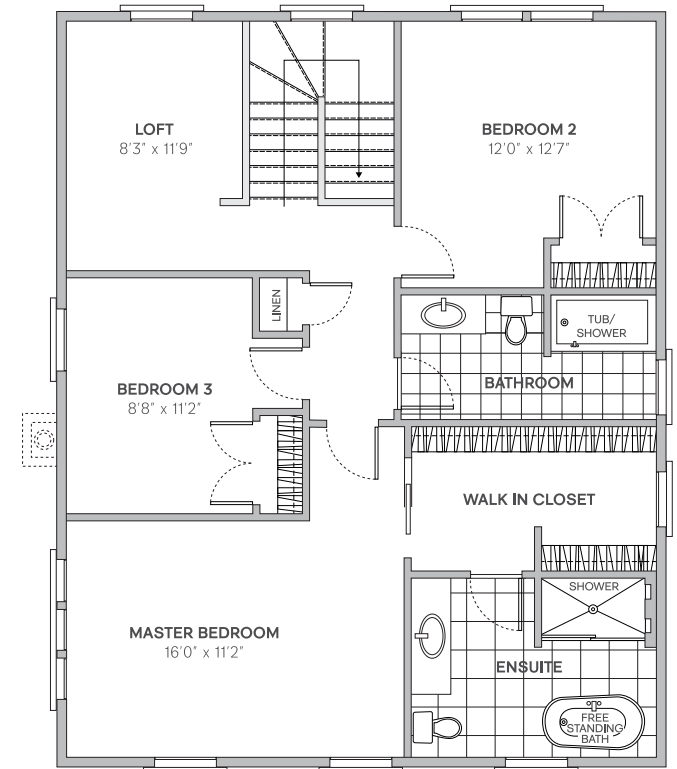

**ferme
hendrick
farm**

OLD CHELSEA

HAPPINESS
IS HOME MADE

BLACKBURN

3 BEDROOMS + LOFT / 2.5 BATHS
2,088 SQ. FT.

hendrickfarm.ca
613.907.0130

A project by
landlab inc.

BLACKBURN

GROUND FLOOR

SECOND FLOOR

E. & O.E. Plans and window/door placements are subject to change without notice.
Deck configuration, number of steps, and deck railing inclusion are lot-dependent.
Actual usable floor space may vary from stated floor area.

**ferme
hendrick
farm**

OLD CHELSEA

HAPPINESS
IS HOME MADE

BLACKBURN

4 BEDROOMS / 2.5 BATHS
2,088 SQ. FT.

hendrickfarm.ca
613.907.0130

A project by
landlab inc.

BLACKBURN