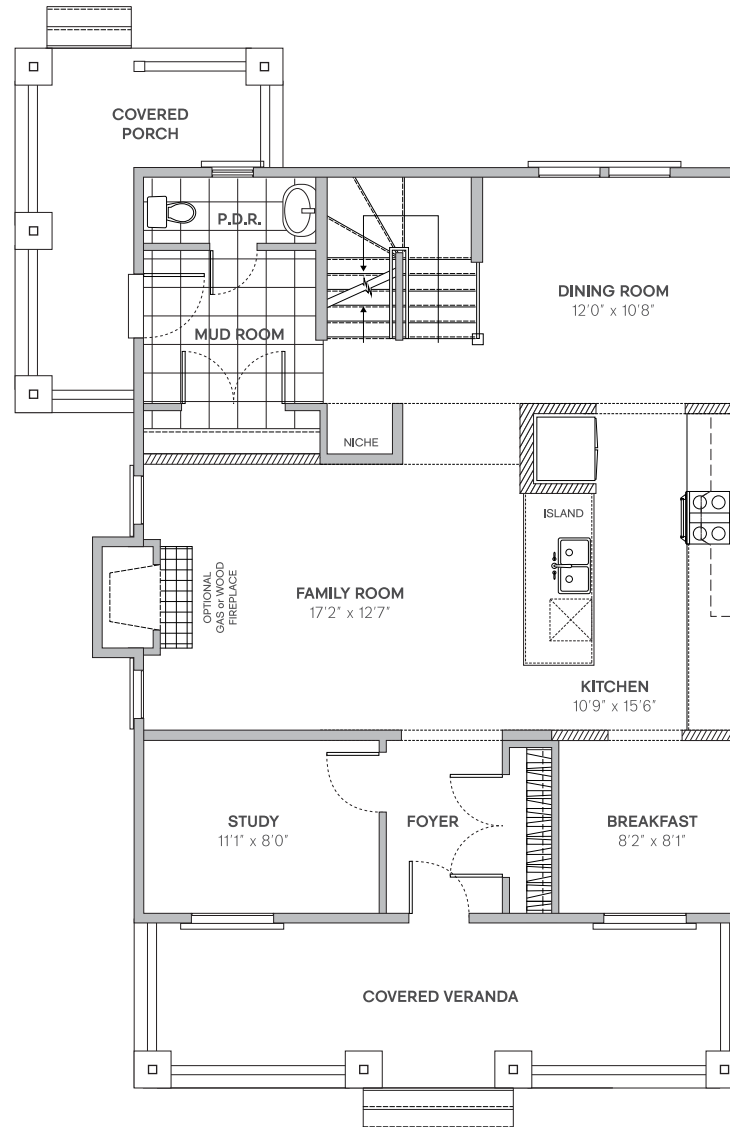

**ferme
hendrick
farm**

OLD CHELSEA

HAPPINESS
IS HOME MADE

BLACKBURN

3 BEDROOMS + LOFT / 2.5 BATHS
2,088 SQ. FT.

hendrickfarm.ca
613.907.0130

A project by
landlab inc.

BLACKBURN

GROUND FLOOR

SECOND FLOOR

E. & O.E. Plans and window/door placements are subject to change without notice.
Deck configuration, number of steps, and deck railing inclusion are lot-dependent.
Actual usable floor space may vary from stated floor area.

**ferme
hendrick
farm**

OLD CHELSEA

HAPPINESS
IS HOME MADE

BLACKBURN

4 BEDROOMS / 2.5 BATHS
2,088 SQ. FT.

hendrickfarm.ca
613.907.0130

A project by
landlab inc.

BLACKBURN