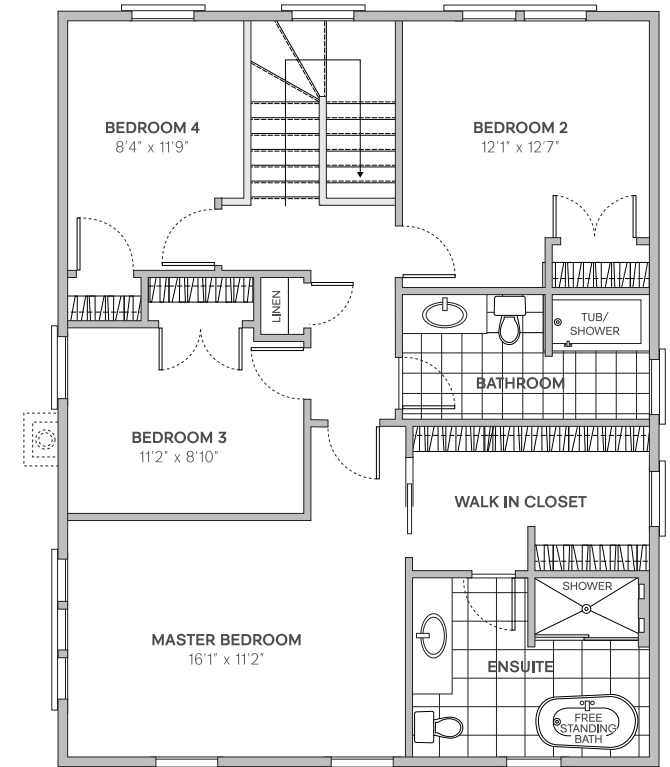

GROUND FLOOR

SECOND FLOOR

E. & O.E. Plans and window/door placements are subject to change without notice.
Deck configuration, number of steps, and deck railing inclusion are lot-dependent.
Actual usable floor space may vary from stated floor area.

**ferme
hendrick
farm**

OLD CHELSEA

HAPPINESS
IS HOME MADE

BLACKBURN

4 BEDROOMS / 2.5 BATHS
2,088 SQ. FT.

hendrickfarm.ca
613.907.0130

A project by
landlab inc.

BLACKBURN