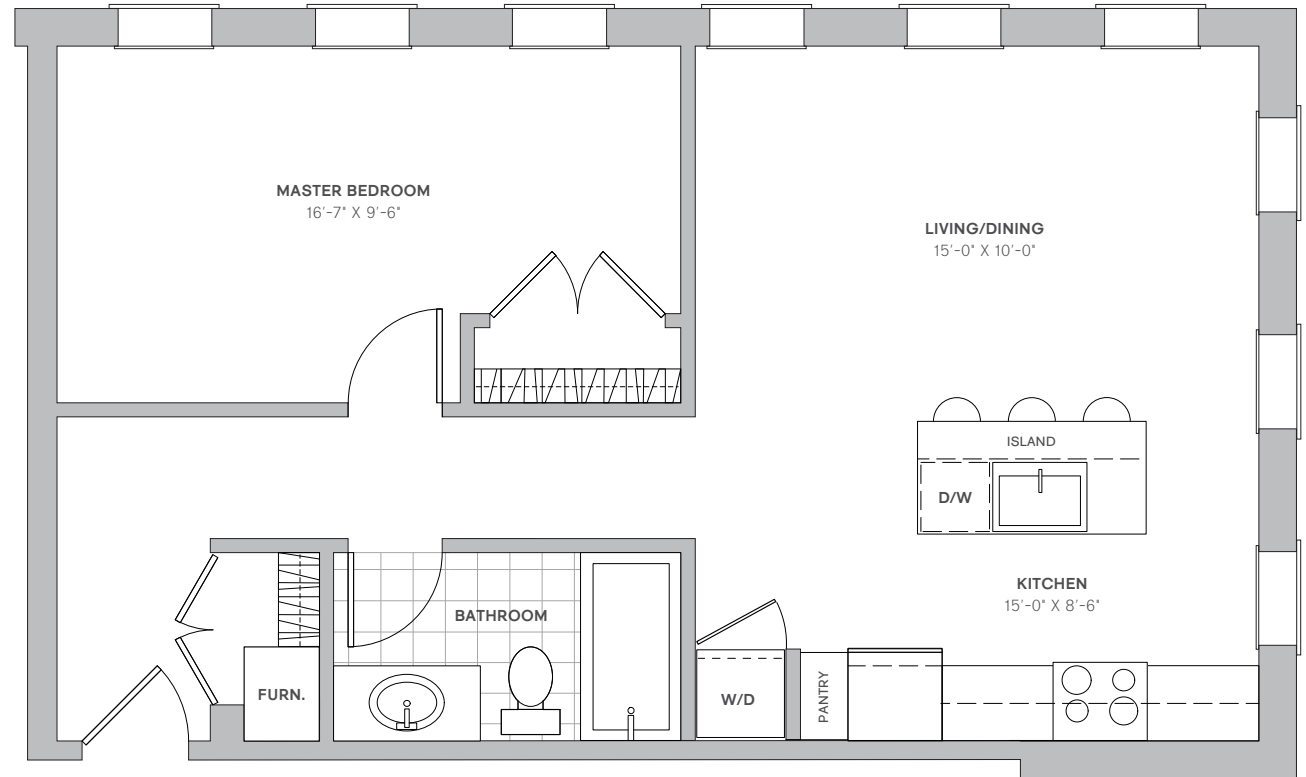

## HURON

1<sup>ST</sup> & 2<sup>ND</sup> FLOORS

1 BED / 1 BATH  
650 SQ. FT.

### APARTMENT PLACEMENTS

hendrickfarm.ca  
613.907.0130

a project by

landlab<sup>inc.</sup>

HURON

E. & O.E. Plans and window/door placements are subject to change without notice.  
Actual usable floor space may vary from the stated floor area.  
Appliances are not included.