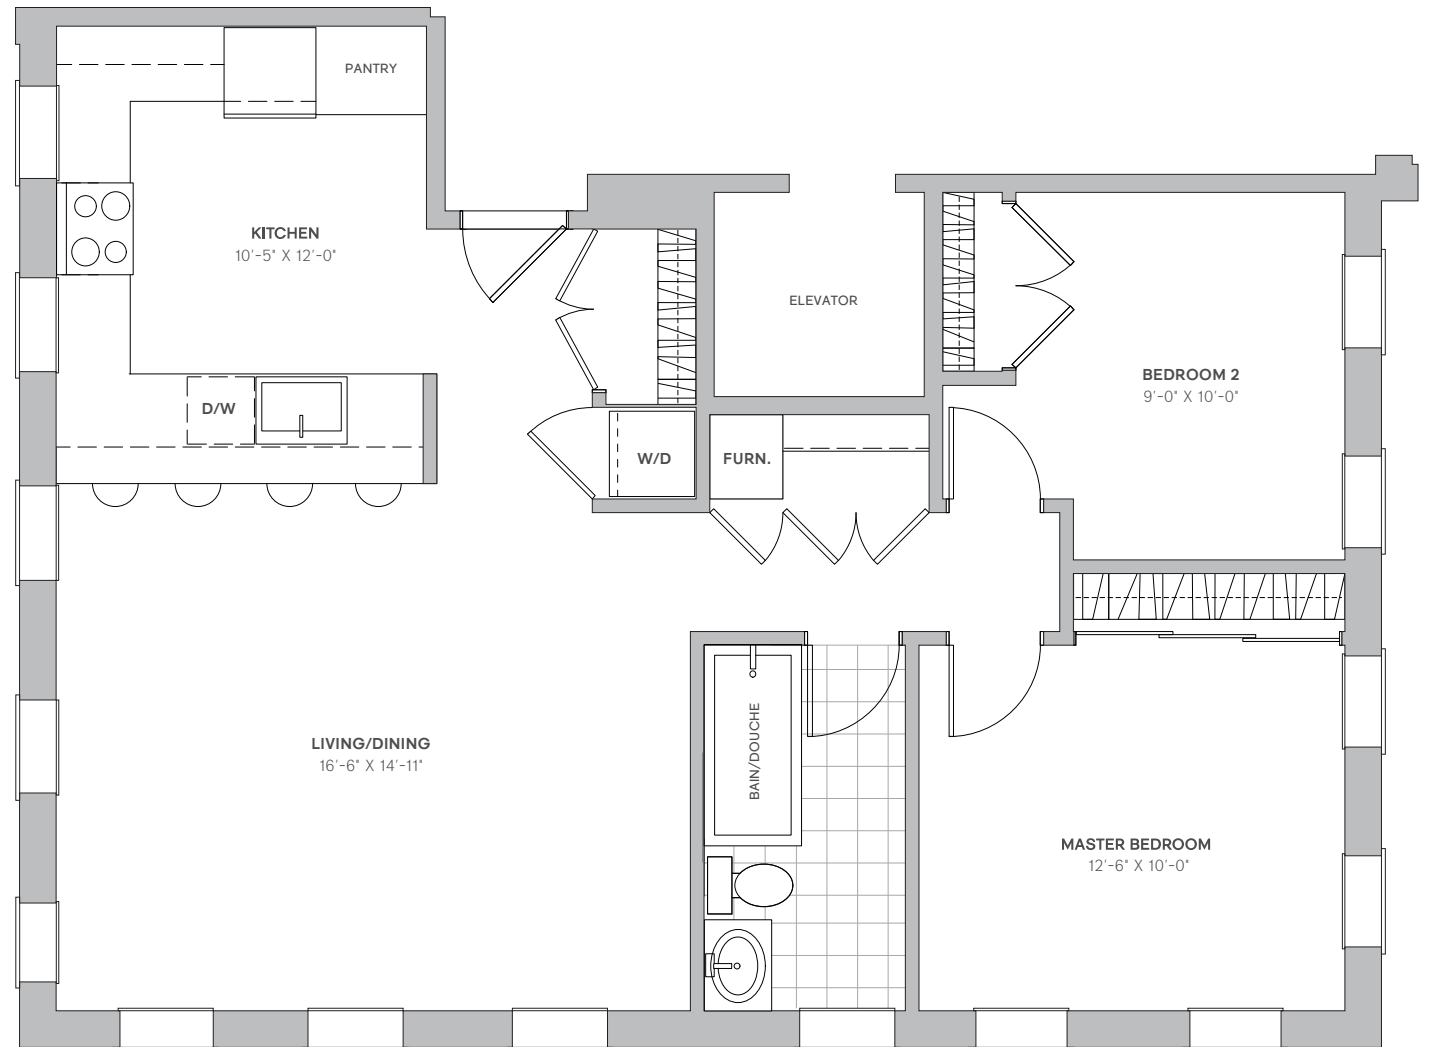

ferme
hendrick
farm

OLD CHELSEA

HAPPINESS
IS HOME MADE

HERRIDGE A

GROUND FLOOR

2 BDRM / 1 BATH
835 SQ. FT.

APARTMENT PLACEMENTS

hendrickfarm.ca
613.907.0130

a project by

landlab^{inc.}

HERRIDGE - GROUND FLOOR

E. & O.E. Plans and window/door placements are subject to change without notice.
Actual usable floor space may vary from the stated floor area.
Appliances are not included.

**ferme
hendrick
farm**

OLD CHELSEA

HAPPINESS
IS HOME MADE

HERRIDGE B

2ND & 3RD FLOOR

2 BDRM / 1 BATH
885 SQ. FT.

APARTMENT PLACEMENTS

hendrickfarm.ca
613.907.0130

a project by

landlab inc.

HERRIDGE - UPPER FLOORS

E. & O.E. Plans and window/door placements are subject to change without notice.
Actual usable floor space may vary from the stated floor area.
Appliances are not included.