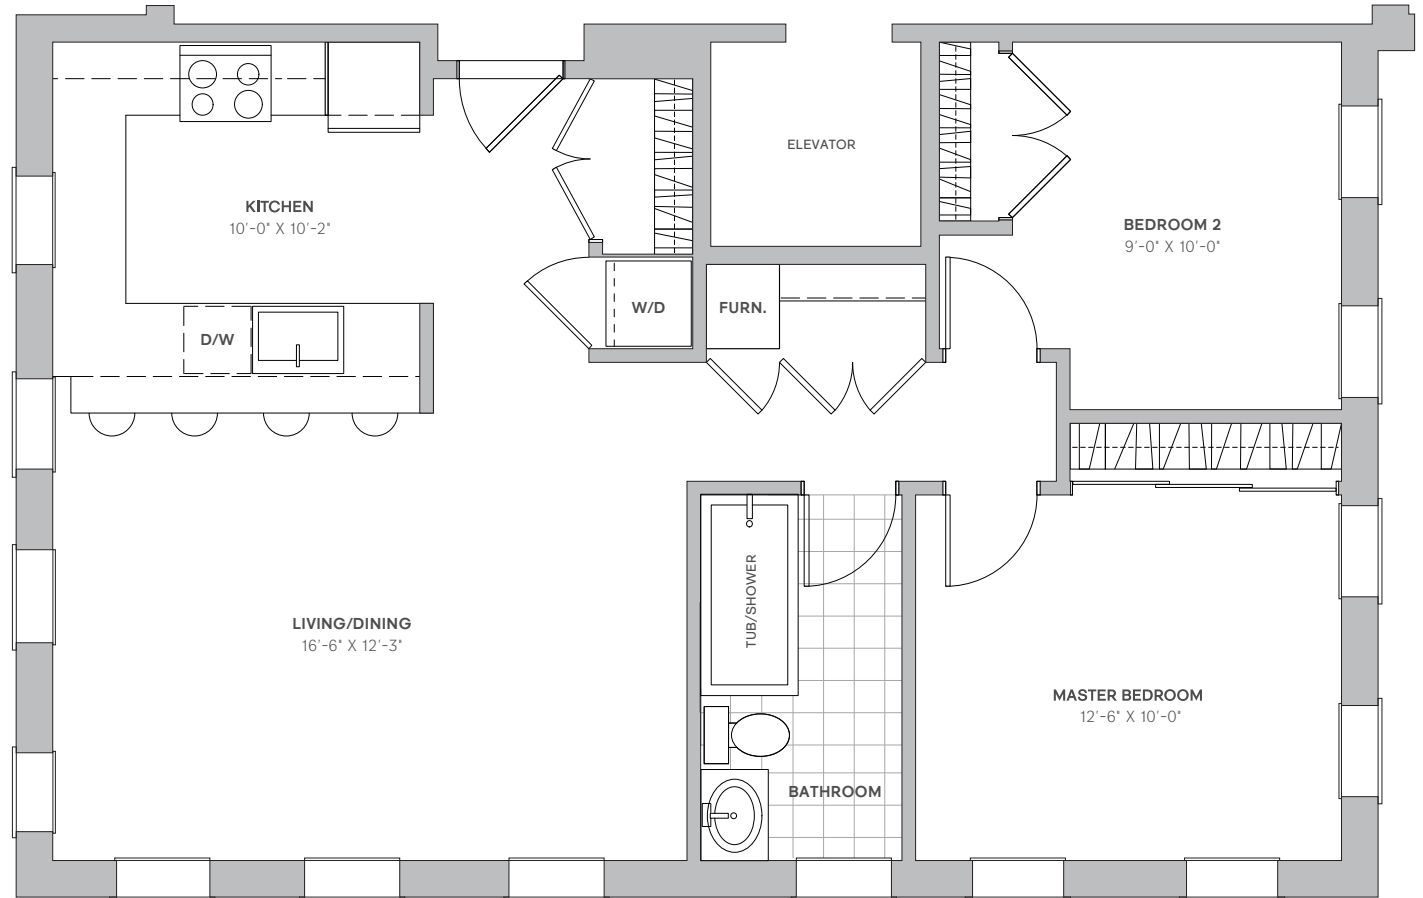

ferme
hendrick
farm

OLD CHELSEA

HAPPINESS
IS HOME MADE

HERRIDGE A

GROUND FLOOR

2 BDRM / 1 BATH
835 SQ. FT.

APARTMENT PLACEMENTS

hendrickfarm.ca
613.907.0130

a project by

landlab^{inc.}

HERRIDGE - GROUND FLOOR

E. & O.E. Plans and window/door placements are subject to change without notice.
Actual usable floor space may vary from the stated floor area.
Appliances are not included.

**ferme
hendrick
farm**

OLD CHELSEA

HAPPINESS
IS HOME MADE

HERRIDGE B

2ND & 3RD FLOOR

2 BDRM / 1 BATH
885 SQ. FT.

APARTMENT PLACEMENTS

hendrickfarm.ca
613.907.0130

a project by

landlab inc.

HERRIDGE - UPPER FLOORS

E. & O.E. Plans and window/door placements are subject to change without notice.
Actual usable floor space may vary from the stated floor area.
Appliances are not included.