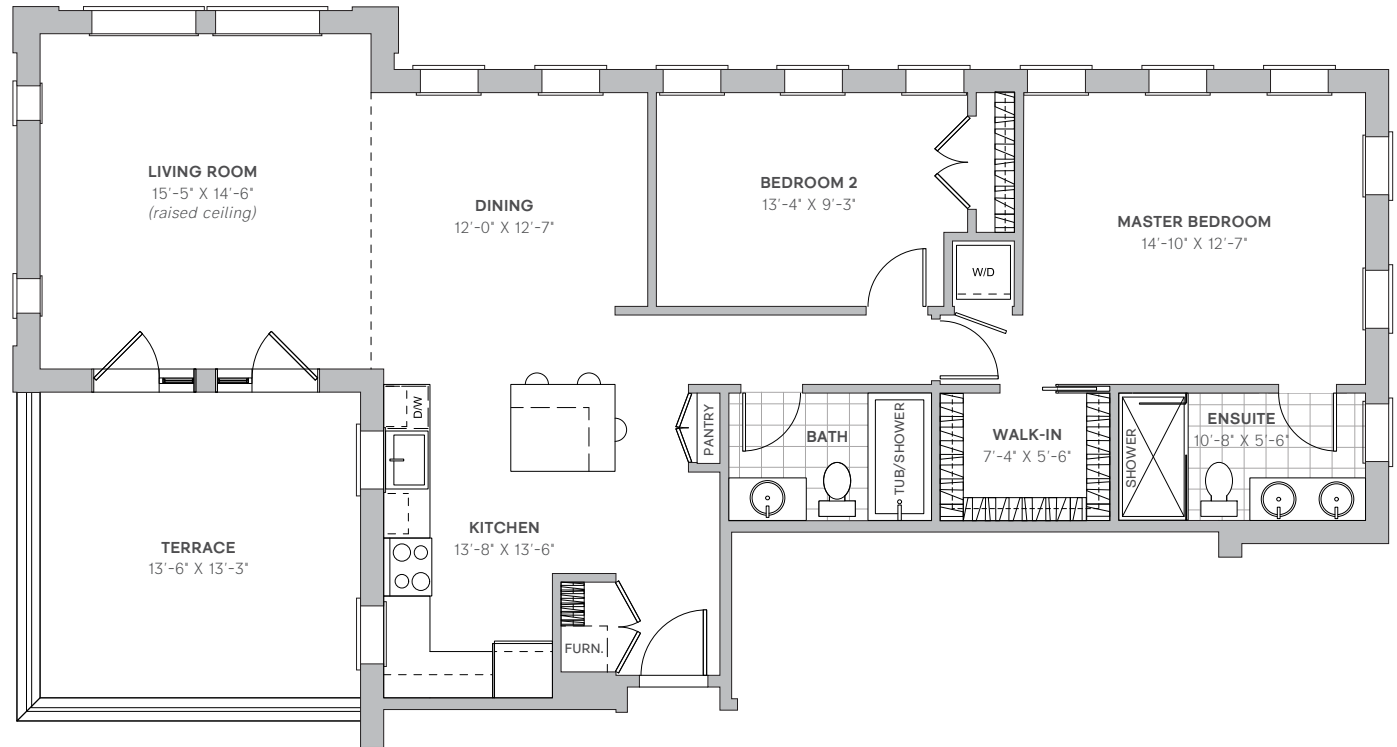

HAPPINESS
IS HOME MADE

EARDLEY

3RD FLOOR

2 BDRM / 2 BATH

1240 SQ. FT. + 180 SQ. FT.

ROOFTOP TERRACE

APARTMENT PLACEMENTS

hendrickfarm.ca
613.907.0130

a project by

landlab^{inc.}

E. & O.E. Plans and window/door placements are subject to change without notice.
Actual usable floor space may vary from the stated floor area.
Appliances are not included.