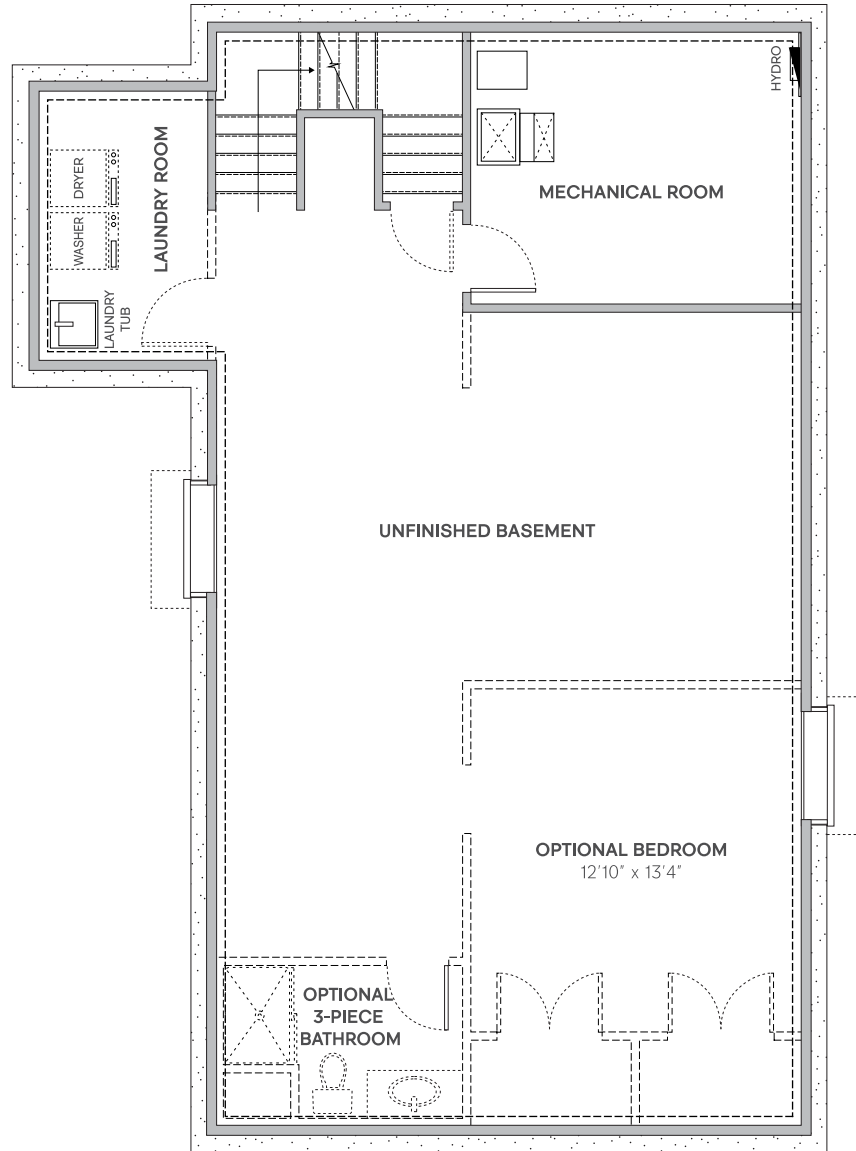

hendrickfarm.ca
613.907.0130

A project by
landlab inc.

SAWMILL

GROUND FLOOR

SECOND FLOOR

E. & O.E. Plans and window/door placements are subject to change without notice.
Deck configuration, number of steps, and deck railing inclusion are lot-dependent.
Actual usable floor space may vary from stated floor area.

BASEMENT

E. & O.E. Plans and window/door placements are subject to change without notice.
Deck configuration, number of steps, and deck railing inclusion are lot-dependent.
Actual usable floor space may vary from stated floor area.