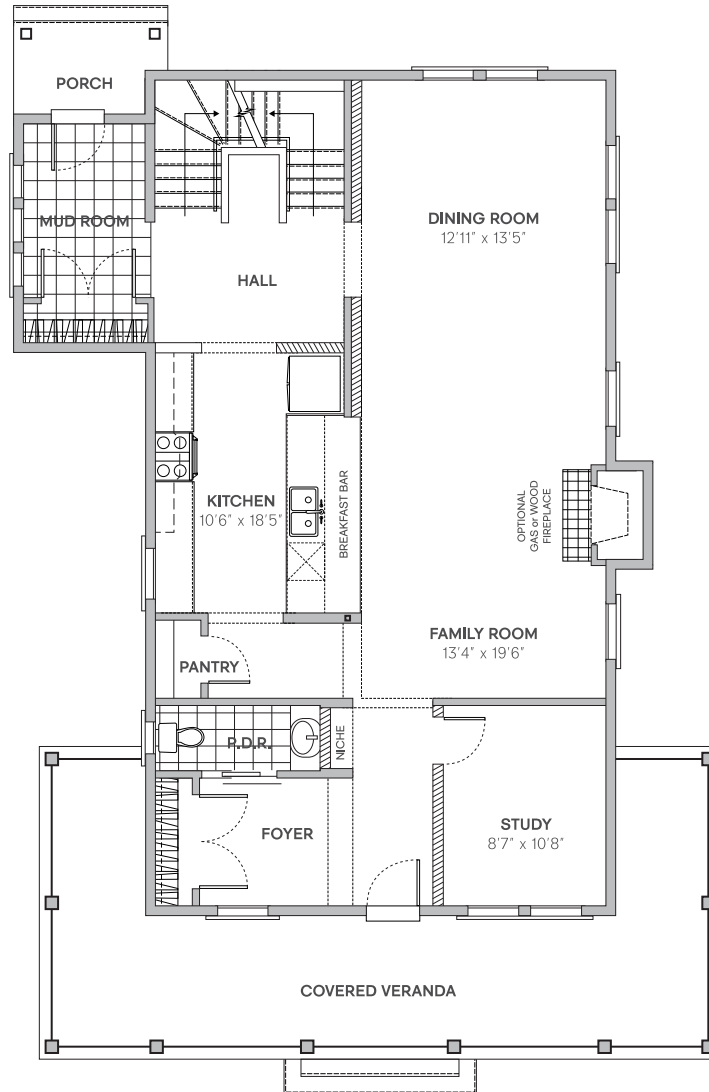

**ferme
hendrick
farm**

OLD CHELSEA

HAPPINESS
IS HOME MADE

SAWMILL

4 BEDROOMS / 2.5 BATHS
2,317 SQ. FT.

\$739,000

Prices include 1.5-car garage, luxurious finishes, and taxes. They are subject to change without notice. Appliances are not included.

hendrickfarm.ca
613.907.0130

A project by
landlab inc.

SAWMILL

GROUND FLOOR

SECOND FLOOR

E. & O.E. Plans and window/door placements are subject to change without notice.
Deck configuration, number of steps, and deck railing inclusion are lot-dependent.
Actual usable floor space may vary from stated floor area.

BASEMENT

E. & O.E. Plans and window/door placements are subject to change without notice.
Deck configuration, number of steps, and deck railing inclusion are lot-dependent.
Actual usable floor space may vary from stated floor area.