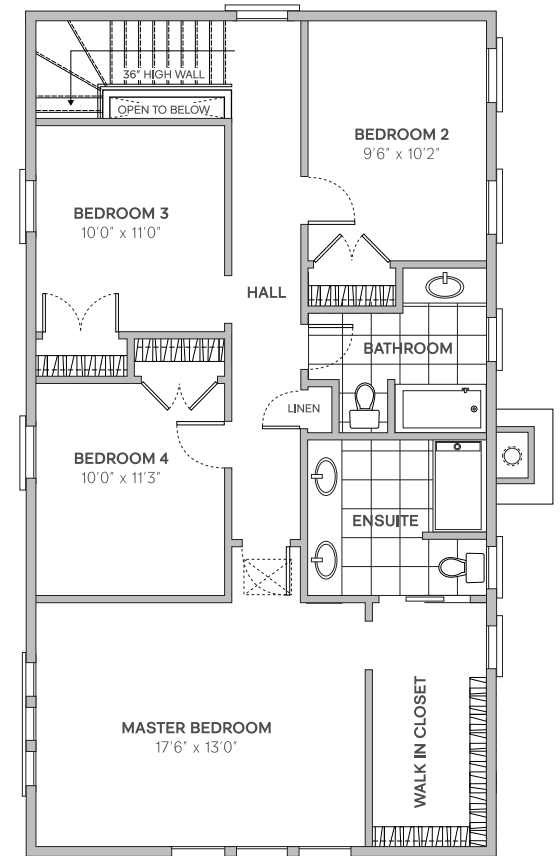

**ferme
hendrick
farm**

OLD CHELSEA

HAPPINESS
IS HOME MADE

SAWMILL

4 BEDROOMS / 2.5 BATHS
2,317 SQ. FT.

\$739,000

Prices include 1.5-car garage, luxurious finishes, and taxes. They are subject to change without notice. Appliances are not included.

hendrickfarm.ca
613.907.0130

A project by
landlab inc.

SAWMILL

GROUND FLOOR

SECOND FLOOR

E. & O.E. Plans and window/door placements are subject to change without notice.
Deck configuration, number of steps, and deck railing inclusion are lot-dependent.
Actual usable floor space may vary from stated floor area.