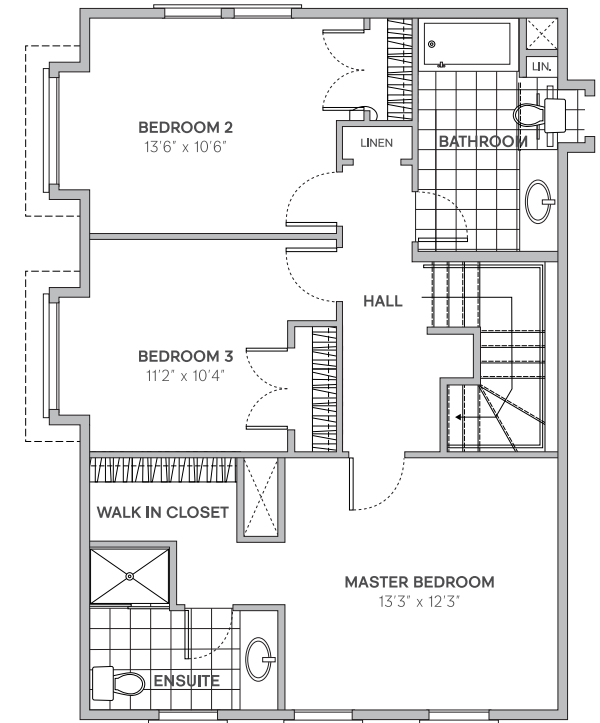

**ferme
hendrick
farm**

OLD CHELSEA

HAPPINESS
IS HOME MADE

LINDENLEA

3 BEDROOMS / 2.5 BATHS
1,826 SQ. FT.

\$656,000

Prices include 1.5-car garage, luxurious finishes, and taxes. They are subject to change without notice. Appliances are not included.

hendrickfarm.ca
613.907.0130

A project by
landlab inc.

LINDENLEA

GROUND FLOOR

SECOND FLOOR

E. & O.E. Plans and window/door placements are subject to change without notice.
Deck configuration, number of steps, and deck railing inclusion are lot-dependent.
Actual usable floor space may vary from stated floor area.

HAPPINESS
IS HOME MADE

LINDENLEA

BASEMENT

hendrickfarm.ca
613.907.0130

A project by
landlab inc.

BASEMENT

E. & O.E. Plans and window/door placements are subject to change without notice.
Deck configuration, number of steps, and deck railing inclusion are lot-dependent.
Actual usable floor space may vary from stated floor area.