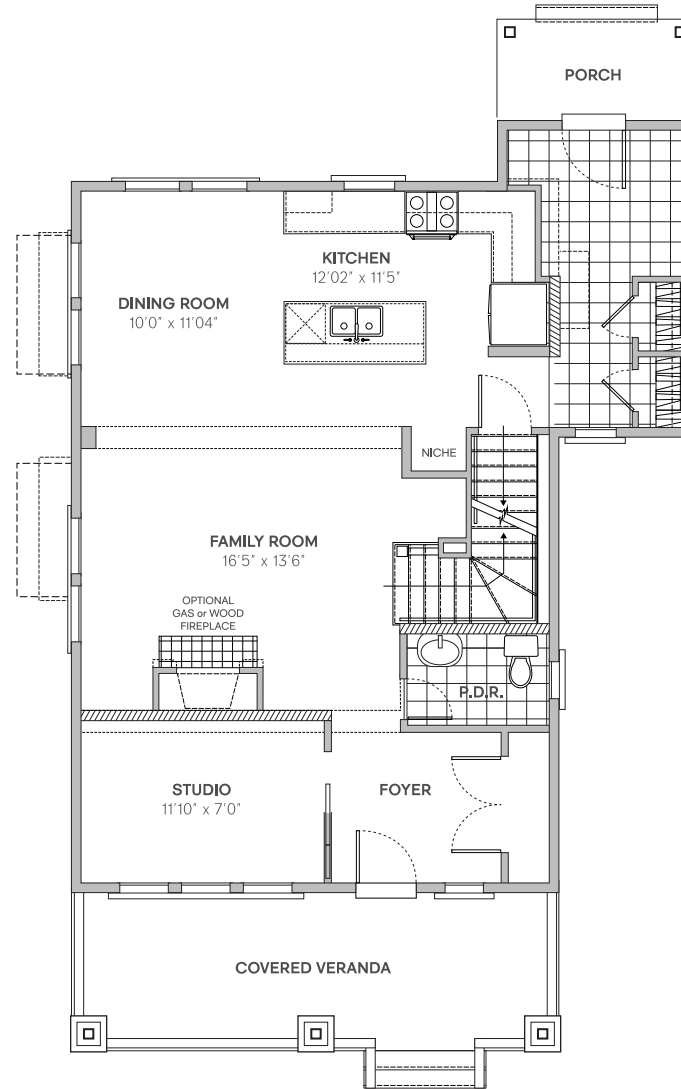

**ferme
hendrick
farm**

OLD CHELSEA

HAPPINESS
IS HOME MADE

LINDENLEA

3 BEDROOMS / 2.5 BATHS
1,826 SQ. FT.

\$656,000

Prices include 1.5-car garage, luxurious finishes, and taxes. They are subject to change without notice. Appliances are not included.

hendrickfarm.ca
613.907.0130

A project by
landlab inc.

LINDENLEA

GROUND FLOOR

SECOND FLOOR

E. & O.E. Plans and window/door placements are subject to change without notice.
Deck configuration, number of steps, and deck railing inclusion are lot-dependent.
Actual usable floor space may vary from stated floor area.

HAPPINESS
IS HOME MADE

LINDENLEA

BASEMENT

hendrickfarm.ca
613.907.0130

A project by
landlab inc.

BASEMENT

E. & O.E. Plans and window/door placements are subject to change without notice.
Deck configuration, number of steps, and deck railing inclusion are lot-dependent.
Actual usable floor space may vary from stated floor area.