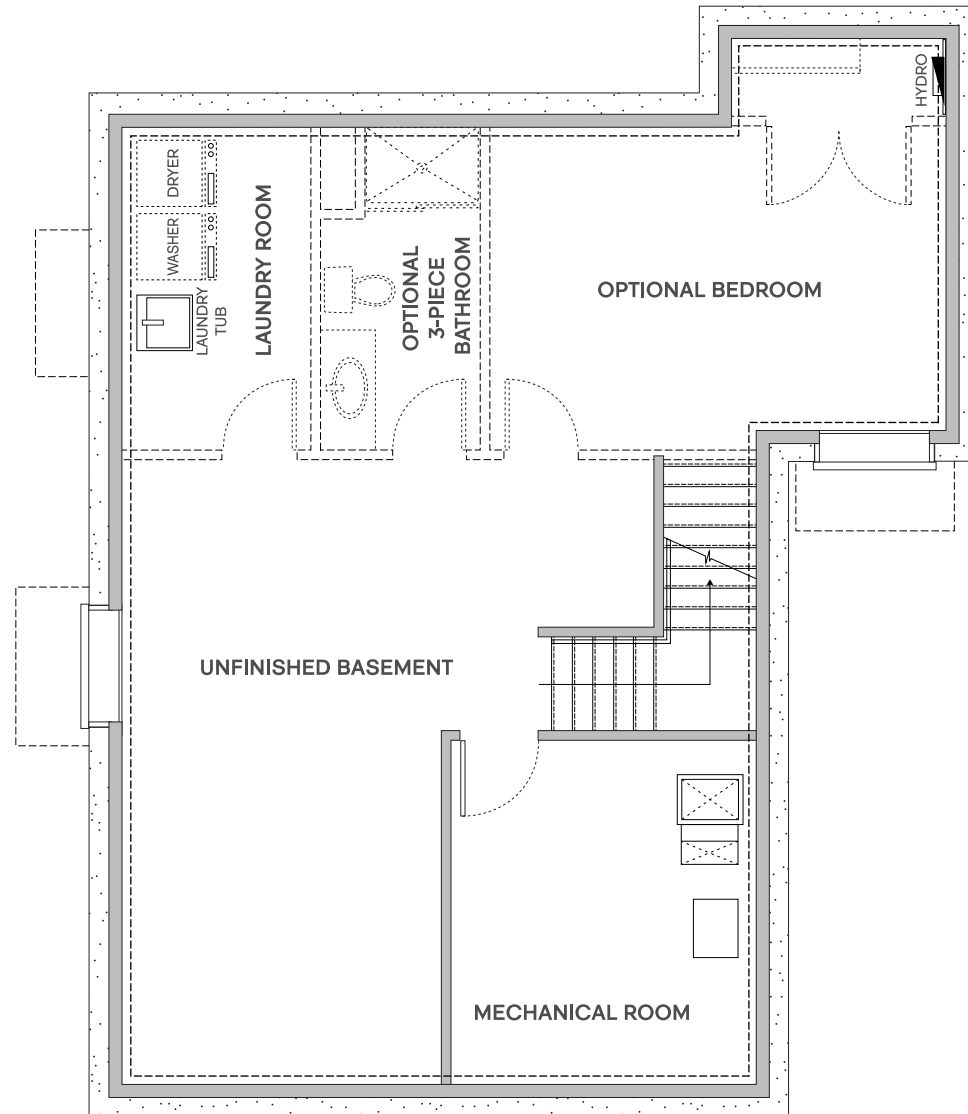

**ferme
hendrick
farm**

OLD CHELSEA

HAPPINESS
IS HOME MADE

LINDENLEA

3 BEDROOMS / 2.5 BATHS
1,826 SQ. FT.

\$656,000

Prices include 1.5-car garage, luxurious finishes, and taxes. They are subject to change without notice. Appliances are not included.

hendrickfarm.ca
613.907.0130

A project by
landlab inc.

LINDENLEA

GROUND FLOOR

SECOND FLOOR

E. & O.E. Plans and window/door placements are subject to change without notice.
Deck configuration, number of steps, and deck railing inclusion are lot-dependent.
Actual usable floor space may vary from stated floor area.

HAPPINESS
IS HOME MADE

LINDENLEA

BASEMENT

hendrickfarm.ca
613.907.0130

A project by
landlab inc.

BASEMENT

E. & O.E. Plans and window/door placements are subject to change without notice.
Deck configuration, number of steps, and deck railing inclusion are lot-dependent.
Actual usable floor space may vary from stated floor area.