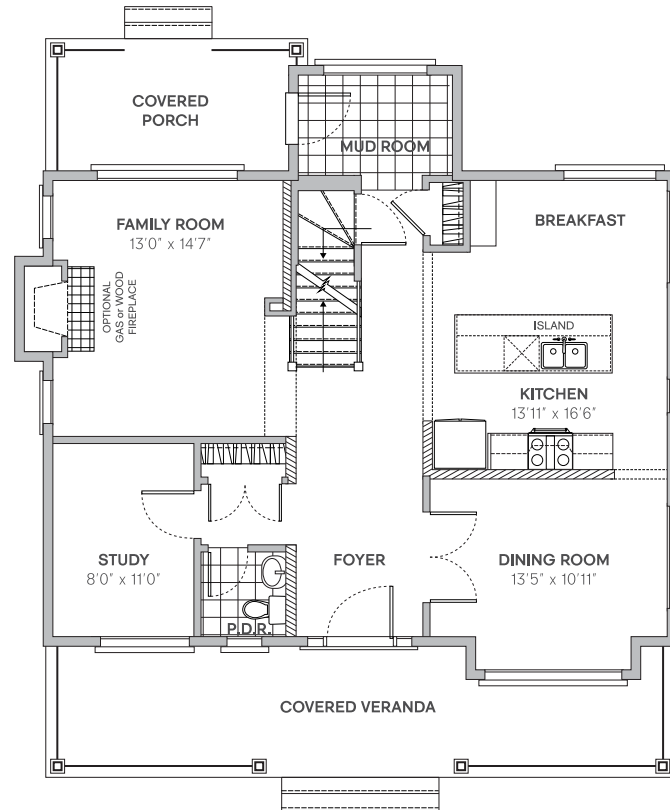

ferme
hendrick
farm

OLD CHELSEA

HAPPINESS
IS HOME MADE

KINGSMERE

3 BEDROOMS / 2.5 BATHS
2,023 SQ. FT.

\$725,000

Prices include 1.5-car garage, luxurious finishes, and taxes. They are subject to change without notice. Appliances are not included.

hendrickfarm.ca
613.907.0130

A project by
landlab inc.

KINGSMERE

GROUND FLOOR

SECOND FLOOR

E. & O.E. Plans and window/door placements are subject to change without notice. Deck configuration, number of steps, and deck railing inclusion are lot-dependent. Actual usable floor space may vary from stated floor area.

HAPPINESS
IS HOME MADE

KINGSMERE

BASEMENT

hendrickfarm.ca
613.907.0130

A project by
landlab inc.

BASEMENT

E. & O.E. Plans and window/door placements are subject to change without notice.
Deck configuration, number of steps, and deck railing inclusion are lot-dependent.
Actual usable floor space may vary from stated floor area.