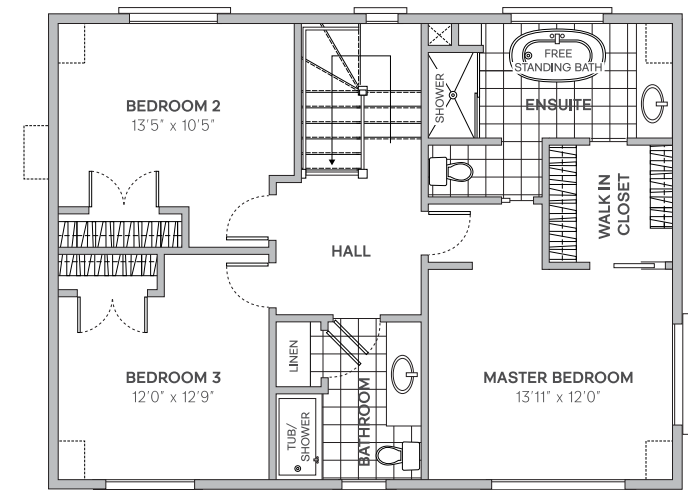

ferme
hendrick
farm

OLD CHELSEA

HAPPINESS
IS HOME MADE

KINGSMERE

3 BEDROOMS / 2.5 BATHS
2,023 SQ. FT.

\$725,000

Prices include 1.5-car garage, luxurious finishes, and taxes. They are subject to change without notice. Appliances are not included.

hendrickfarm.ca
613.907.0130

A project by
landlab inc.

KINGSMERE

GROUND FLOOR

SECOND FLOOR

E. & O.E. Plans and window/door placements are subject to change without notice. Deck configuration, number of steps, and deck railing inclusion are lot-dependent. Actual usable floor space may vary from stated floor area.

HAPPINESS
IS HOME MADE

KINGSMERE

BASEMENT

hendrickfarm.ca
613.907.0130

A project by
landlab inc.

BASEMENT

E. & O.E. Plans and window/door placements are subject to change without notice.
Deck configuration, number of steps, and deck railing inclusion are lot-dependent.
Actual usable floor space may vary from stated floor area.