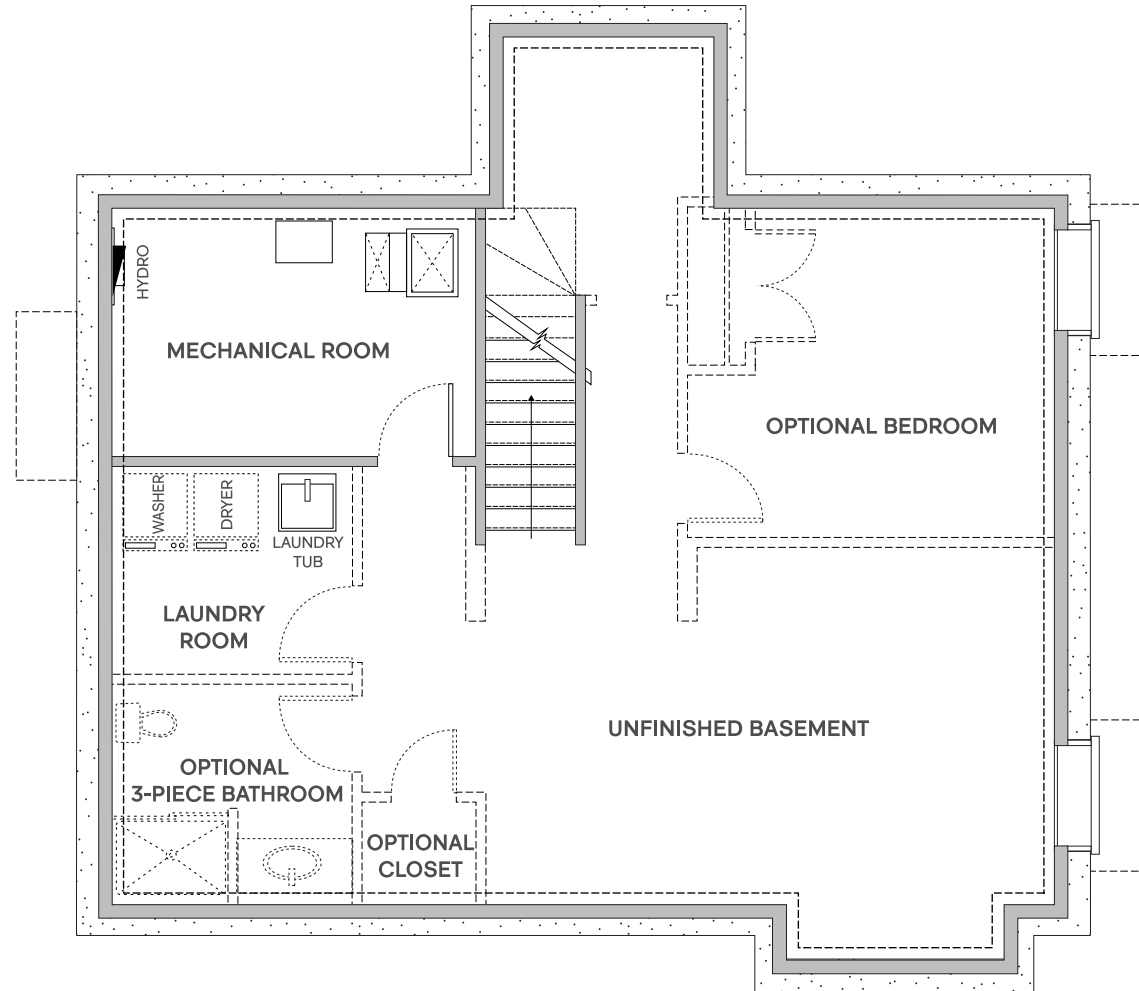

ferme
hendrick
farm

OLD CHELSEA

HAPPINESS
IS HOME MADE

KINGSMERE

3 BEDROOMS / 2.5 BATHS
2,023 SQ. FT.

\$725,000

Prices include 1.5-car garage, luxurious finishes, and taxes. They are subject to change without notice. Appliances are not included.

hendrickfarm.ca
613.907.0130

A project by
landlab inc.

KINGSMERE

GROUND FLOOR

SECOND FLOOR

E. & O.E. Plans and window/door placements are subject to change without notice. Deck configuration, number of steps, and deck railing inclusion are lot-dependent. Actual usable floor space may vary from stated floor area.

HAPPINESS
IS HOME MADE

KINGSMERE

BASEMENT

hendrickfarm.ca
613.907.0130

A project by
landlab inc.

BASEMENT

E. & O.E. Plans and window/door placements are subject to change without notice.
Deck configuration, number of steps, and deck railing inclusion are lot-dependent.
Actual usable floor space may vary from stated floor area.