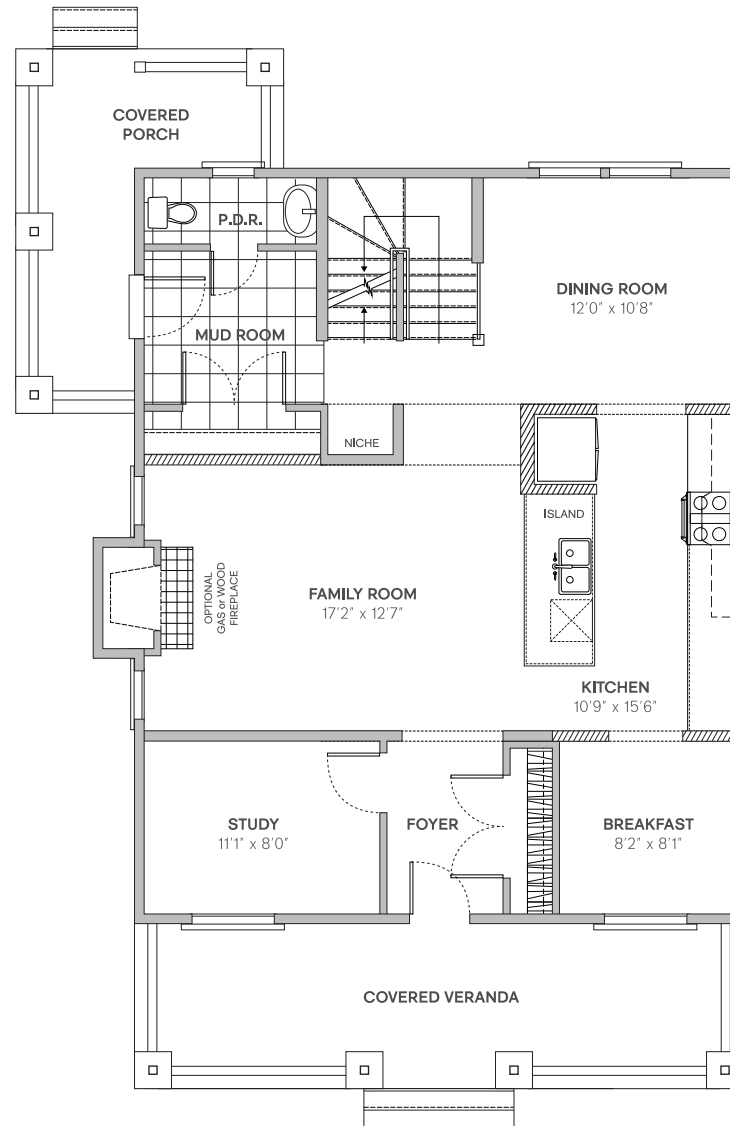

## BLACKBURN

GROUND FLOOR

SECOND FLOOR

E. & O.E. Plans and window/door placements are subject to change without notice.  
Deck configuration, number of steps, and deck railing inclusion are lot-dependent.  
Actual usable floor space may vary from stated floor area.

## BLACKBURN

4 BEDROOMS / 2.5 BATHS  
2,088 SQ. FT.

**\$697,000**

*Prices include 1.5-car garage, luxurious finishes, and taxes. They are subject to change without notice. Appliances are not included.*

hendrickfarm.ca  
613.907.0130