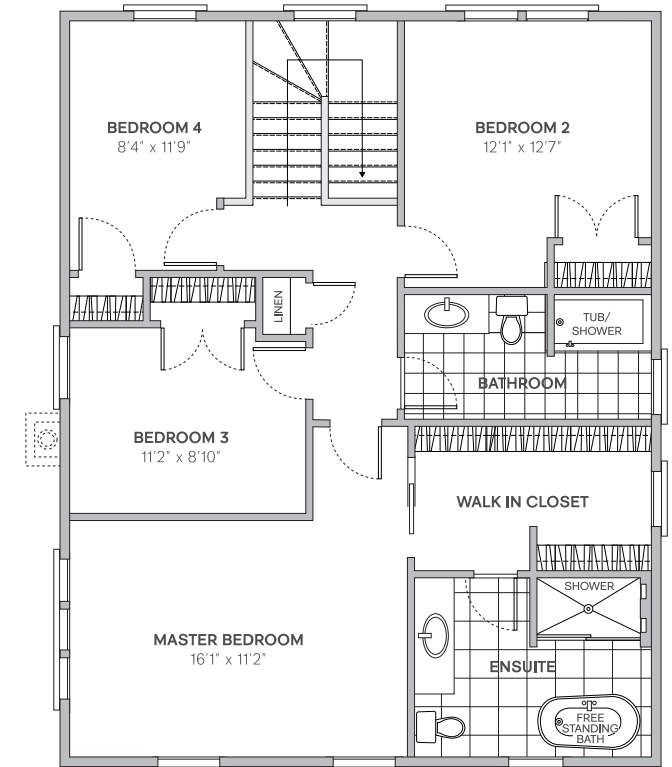

## BLACKBURN

GROUND FLOOR

SECOND FLOOR

E. & O.E. Plans and window/door placements are subject to change without notice.  
Deck configuration, number of steps, and deck railing inclusion are lot-dependent.  
Actual usable floor space may vary from stated floor area.

## BLACKBURN

4 BEDROOMS / 2.5 BATHS  
2,088 SQ. FT.

**\$697,000**

*Prices include 1.5-car garage, luxurious finishes, and taxes. They are subject to change without notice. Appliances are not included.*

hendrickfarm.ca  
613.907.0130