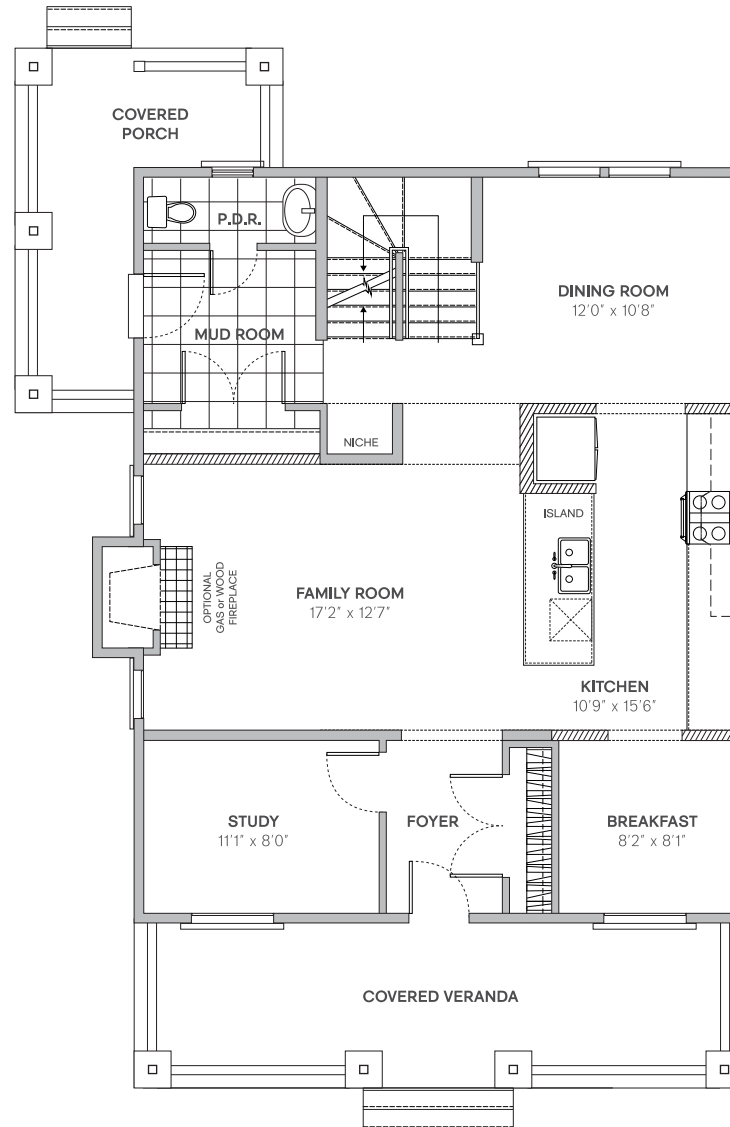

## BLACKBURN

3 BEDROOMS + LOFT / 2.5 BATHS  
2,088 SQ. FT.

**\$687,000**

Prices include 1.5-car garage, luxurious finishes, and taxes. They are subject to change without notice. Appliances are not included.

## BLACKBURN

GROUND FLOOR

SECOND FLOOR

E. & O.E. Plans and window/door placements are subject to change without notice. Deck configuration, number of steps, and deck railing inclusion are lot-dependent. Actual usable floor space may vary from stated floor area.