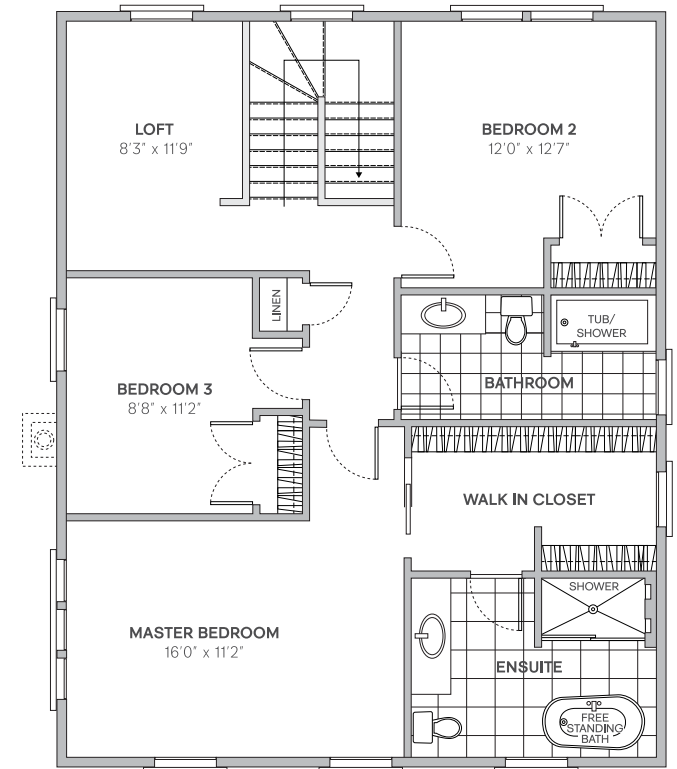

## BLACKBURN

3 BEDROOMS + LOFT / 2.5 BATHS  
2,088 SQ. FT.

**\$687,000**

Prices include 1.5-car garage, luxurious finishes, and taxes. They are subject to change without notice. Appliances are not included.

## BLACKBURN

GROUND FLOOR

SECOND FLOOR

E. & O.E. Plans and window/door placements are subject to change without notice. Deck configuration, number of steps, and deck railing inclusion are lot-dependent. Actual usable floor space may vary from stated floor area.

## BLACKBURN

4 BEDROOMS / 2.5 BATHS  
2,088 SQ. FT.

**\$697,000**

*Prices include 1.5-car garage, luxurious finishes, and taxes. They are subject to change without notice. Appliances are not included.*

hendrickfarm.ca  
613.907.0130