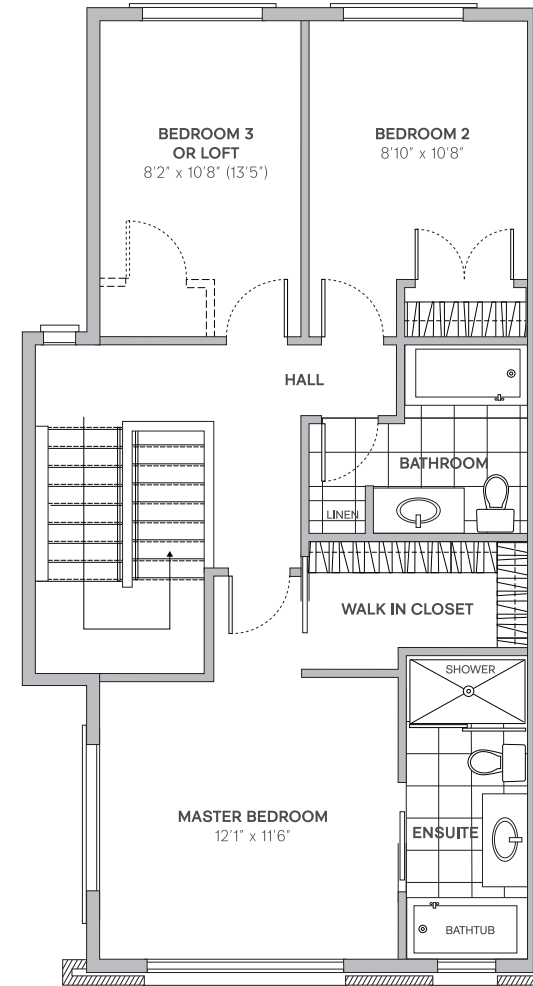

**ferme
hendrick
farm**

OLD CHELSEA

HAPPINESS
IS HOME MADE

WHITE MODEL TOWNHOME

3 BDRM OR 2 BDRM + LOFT /
2.5 BATH
1,600 SQ. FT.

\$555,000

Prices include garage, luxurious finishes,
and taxes. They are subject to change
without notice.

hendrickfarm.ca
613.907.0130

a project by

landlab inc.

WHITE MODEL TOWNHOME

E. & O.E. Plans and window/door placements are subject to change without notice.
Actual usable floor space may vary from the stated floor area.

WHITE MODEL TOWNHOME

BASEMENT

E. & O.E. Plans and window/door placements are subject to change without notice.
Actual usable floor space may vary from the stated floor area.