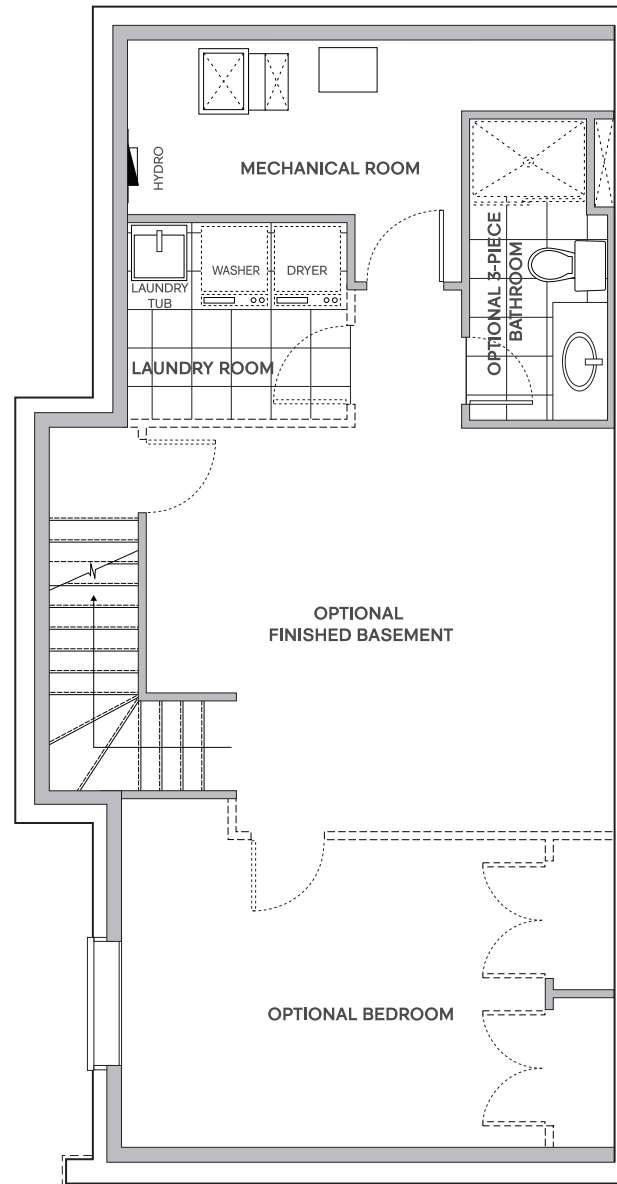

hendrickfarm.ca
613.907.0130

a project by

landlab inc.

WHITE MODEL TOWNHOME

E. & O.E. Plans and window/door placements are subject to change without notice.
Actual usable floor space may vary from the stated floor area.

**ferme
hendrick
farm**

OLD CHELSEA

HAPPINESS
IS HOME MADE

WHITE MODEL TOWNHOME

BASEMENT

hendrickfarm.ca
613.907.0130

a project by

landlab inc.

WHITE MODEL TOWNHOME

BASEMENT

E. & O.E. Plans and window/door placements are subject to change without notice.
Actual usable floor space may vary from the stated floor area.