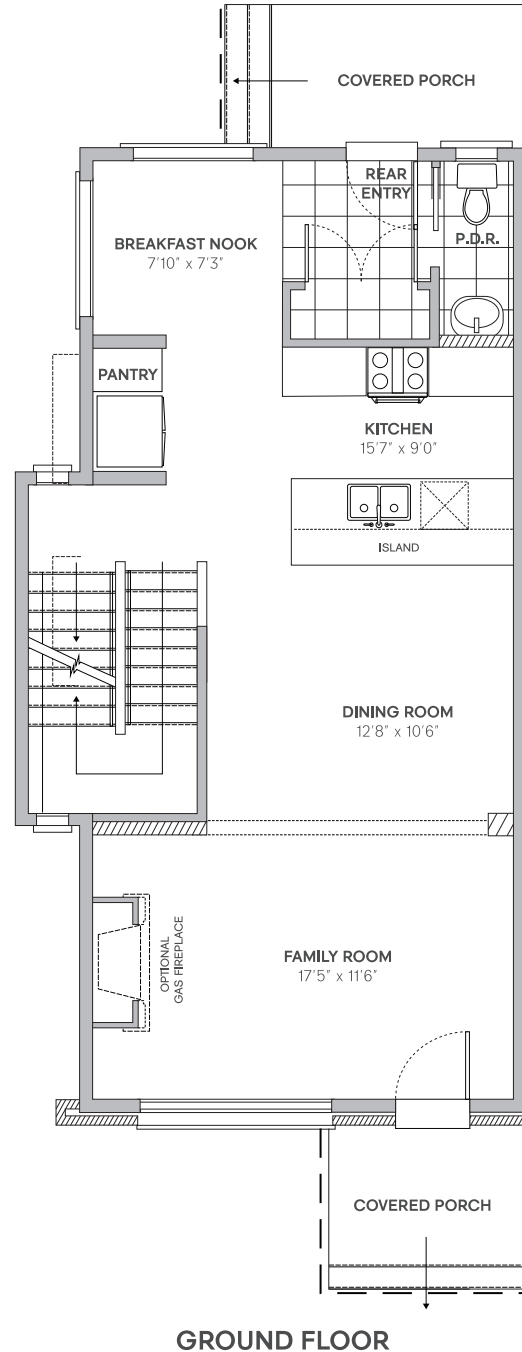

**ferme
hendrick
farm**

OLD CHELSEA

HAPPINESS
IS HOME MADE

WHITE MODEL TOWNHOME

3 BDRM OR 2 BDRM + LOFT /
2.5 BATH
1,600 SQ. FT.

\$555,000

Prices include garage, luxurious finishes,
and taxes. They are subject to change
without notice.

hendrickfarm.ca
613.907.0130

a project by

landlab inc.

WHITE MODEL TOWNHOME

E. & O.E. Plans and window/door placements are subject to change without notice.
Actual usable floor space may vary from the stated floor area.

WHITE MODEL TOWNHOME

BASEMENT

E. & O.E. Plans and window/door placements are subject to change without notice.
Actual usable floor space may vary from the stated floor area.